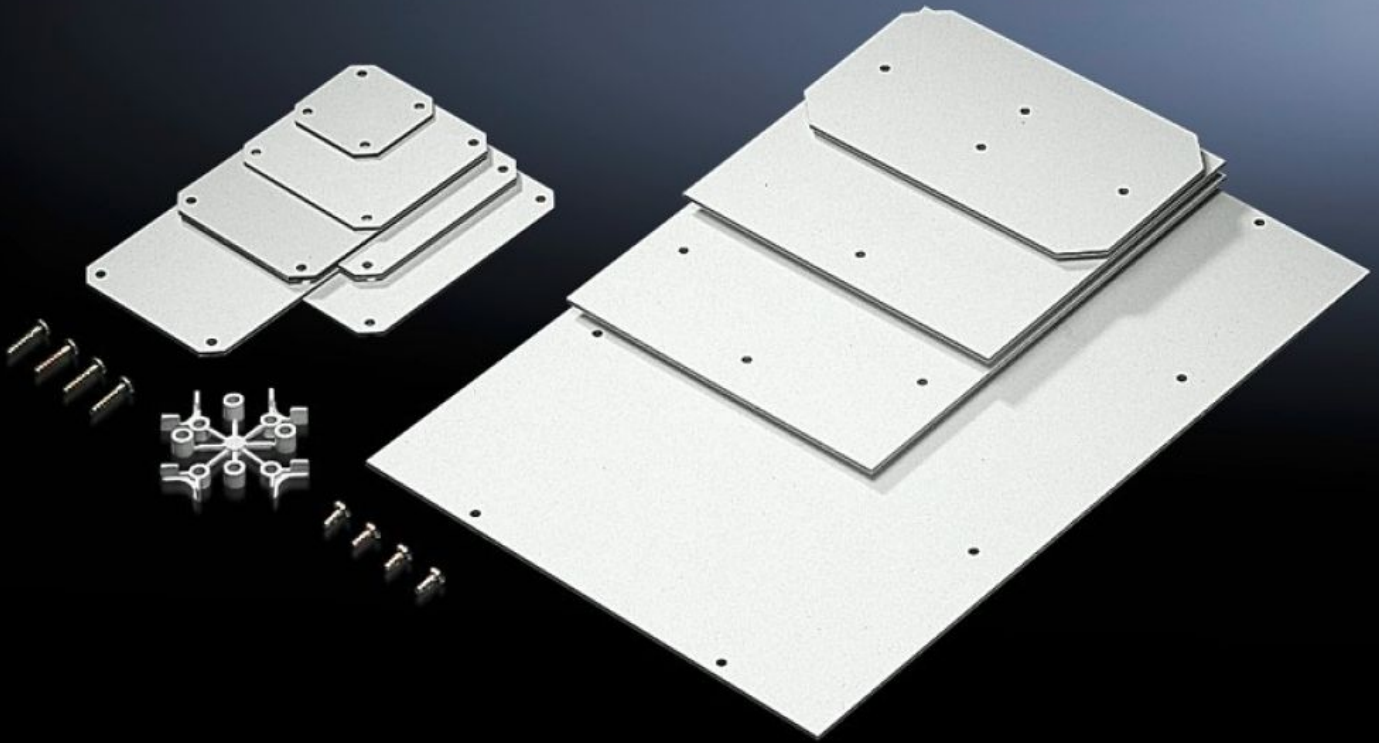

Rittal – The System.

Faster – better – everywhere.

PK 9545.000 Mounting plate

State: 2026.5.22 (Source: rittal.com/lt-en)

ENCLOSURES

POWER DISTRIBUTION

CLIMATE CONTROL

IT INFRASTRUCTURE

SOFTWARE & SERVICES

FRIEDHELM LOH GROUP