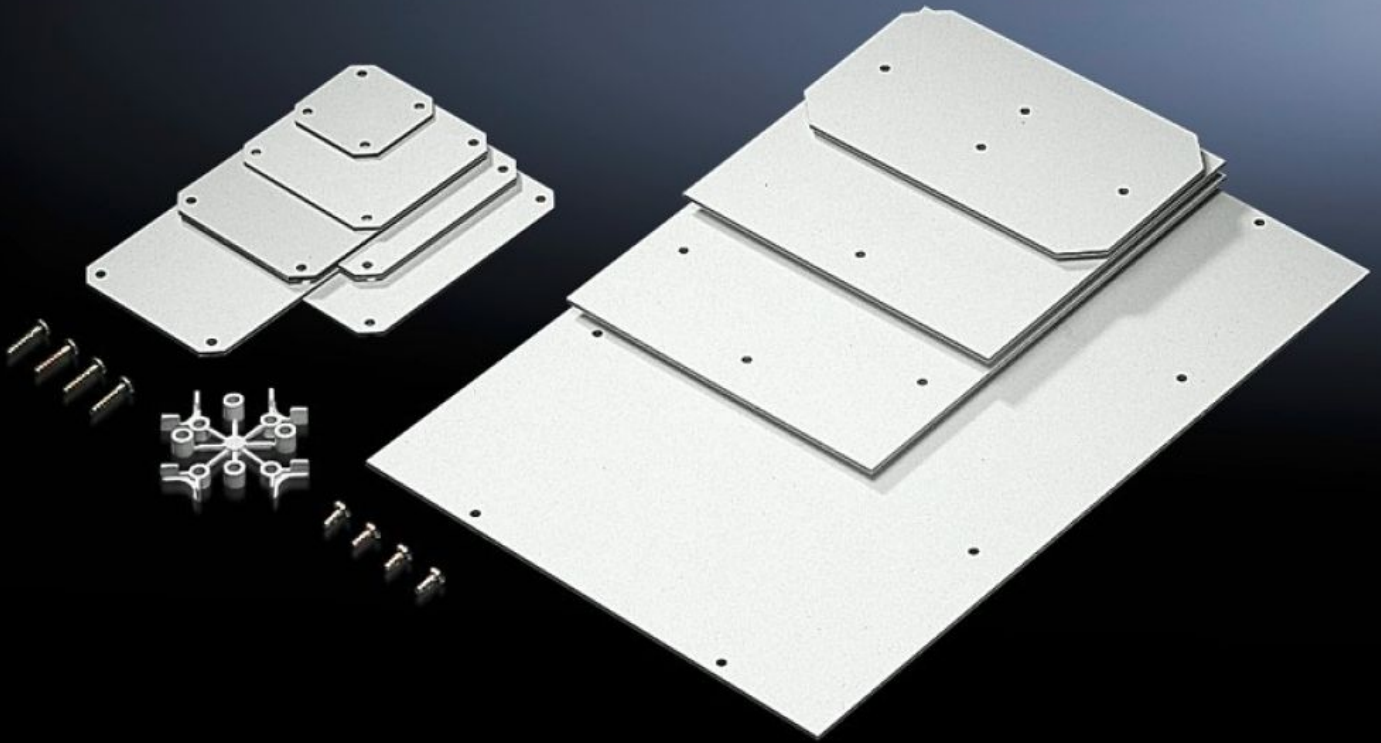

Rittal – The System.

Faster – better – everywhere.

PK 9548.000 Mounting plate

State: 2025.11.8 (Source: rittal.com/lt-en)

ENCLOSURES

POWER DISTRIBUTION

CLIMATE CONTROL

IT INFRASTRUCTURE

SOFTWARE & SERVICES

FRIEDHELM LOH GROUP

PK 9548.000 - Mounting plate for PK

For individual interior installation.

Features

Model No.	PK 9548.000
Product description	For individual interior installation.
Material	2.5 mm melamine phenol-coated laminated paper
Colour	RAL 7035
Supply includes	Mounting plate Self-tapping assembly screws
Dimensions mounting plate (W x H)	150 mm x 150 mm
To fit	Enclosure type: PK Width: = 182 mm Height: = 180 mm
Packs of	10 pc(s).
Net weight	0.91
Gross weight	1.07
Customs tariff number	39269097
EAN	4028177140097
ETIM 9	EC000213
ECLASS 8.0	27409216