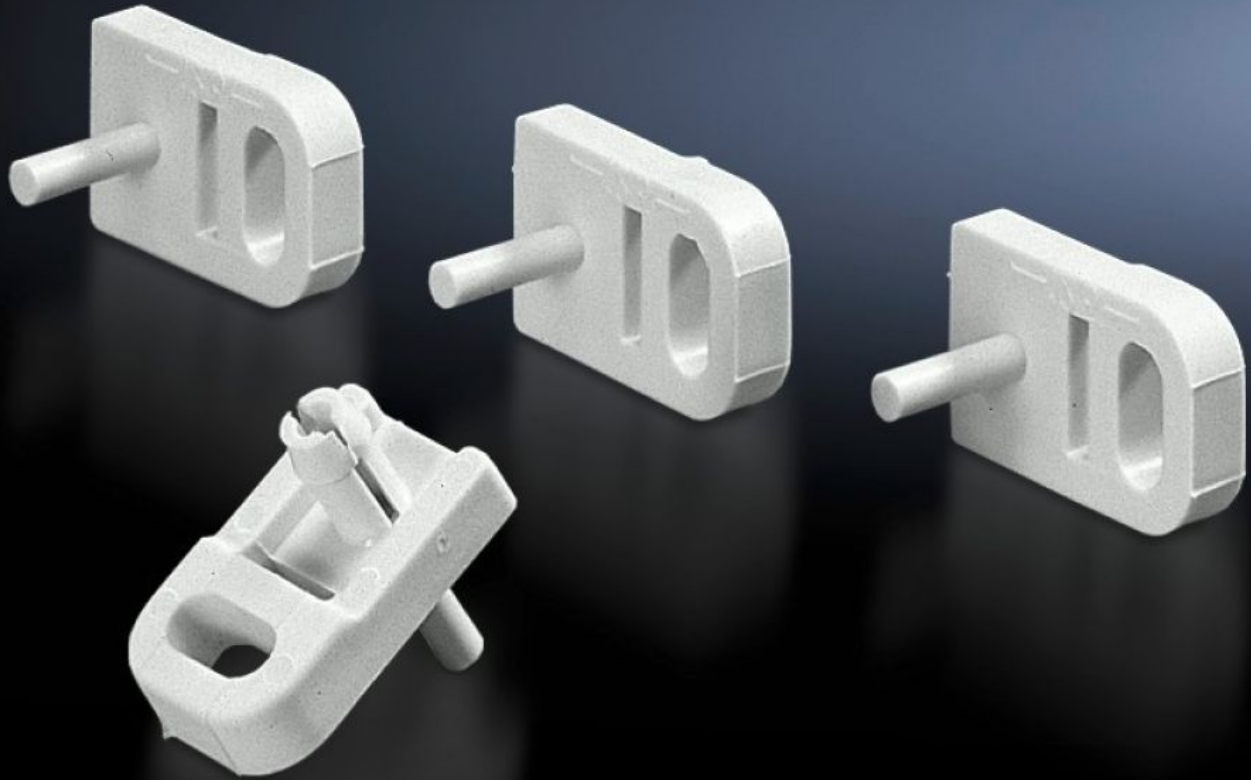

**Rittal – The System.**

Faster – better – everywhere.

**PK 9583.000**

**Wall mounting bracket**

State: 2026.4.6 (Source: [rittal.com/lt-en](http://rittal.com/lt-en))

ENCLOSURES

POWER DISTRIBUTION

CLIMATE CONTROL

## Features

Model No.	PK 9583.000
Product description	The enclosure can be screwed to the wall using four wall mounting brackets. The bracket is securely attached to the enclosure by means of pins.
Applications	For all PK enclosures
Material	Polyamide, grey
Colour	Similar to RAL 7035
Packs of	40 pc(s).
Net weight	0.04 kg
Gross weight	0.151 kg
Customs tariff number	83024900
ETIM 9	EC002625
ECLASS 8.0	27189234
Product description	PK Wall mounting bracket for PK