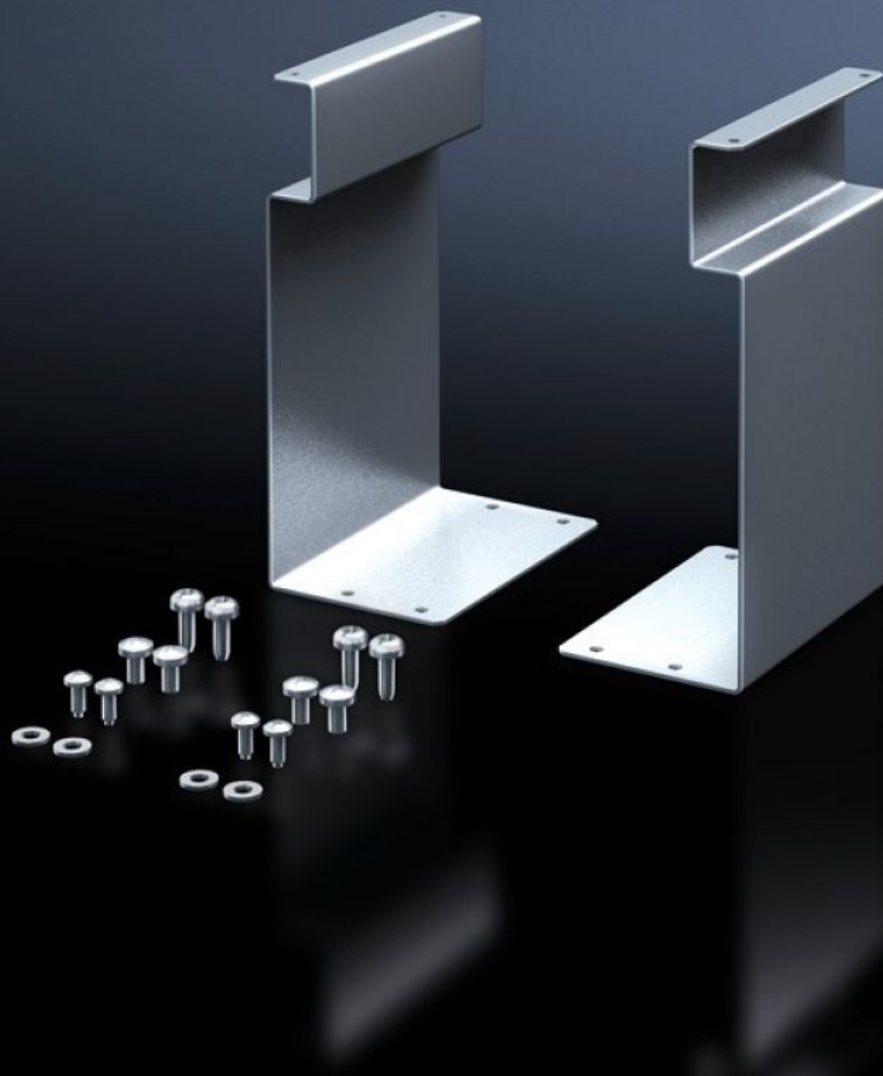

Rittal – The System.

Faster – better – everywhere.

SV 9666.310 Mounting set

State: 2026.4.5 (Source: rittal.com/lt-en)

ENCLOSURES

POWER DISTRIBUTION

CLIMATE CONTROL

IT INFRASTRUCTURE

SOFTWARE & SERVICES

FRIEDHELM LOH GROUP