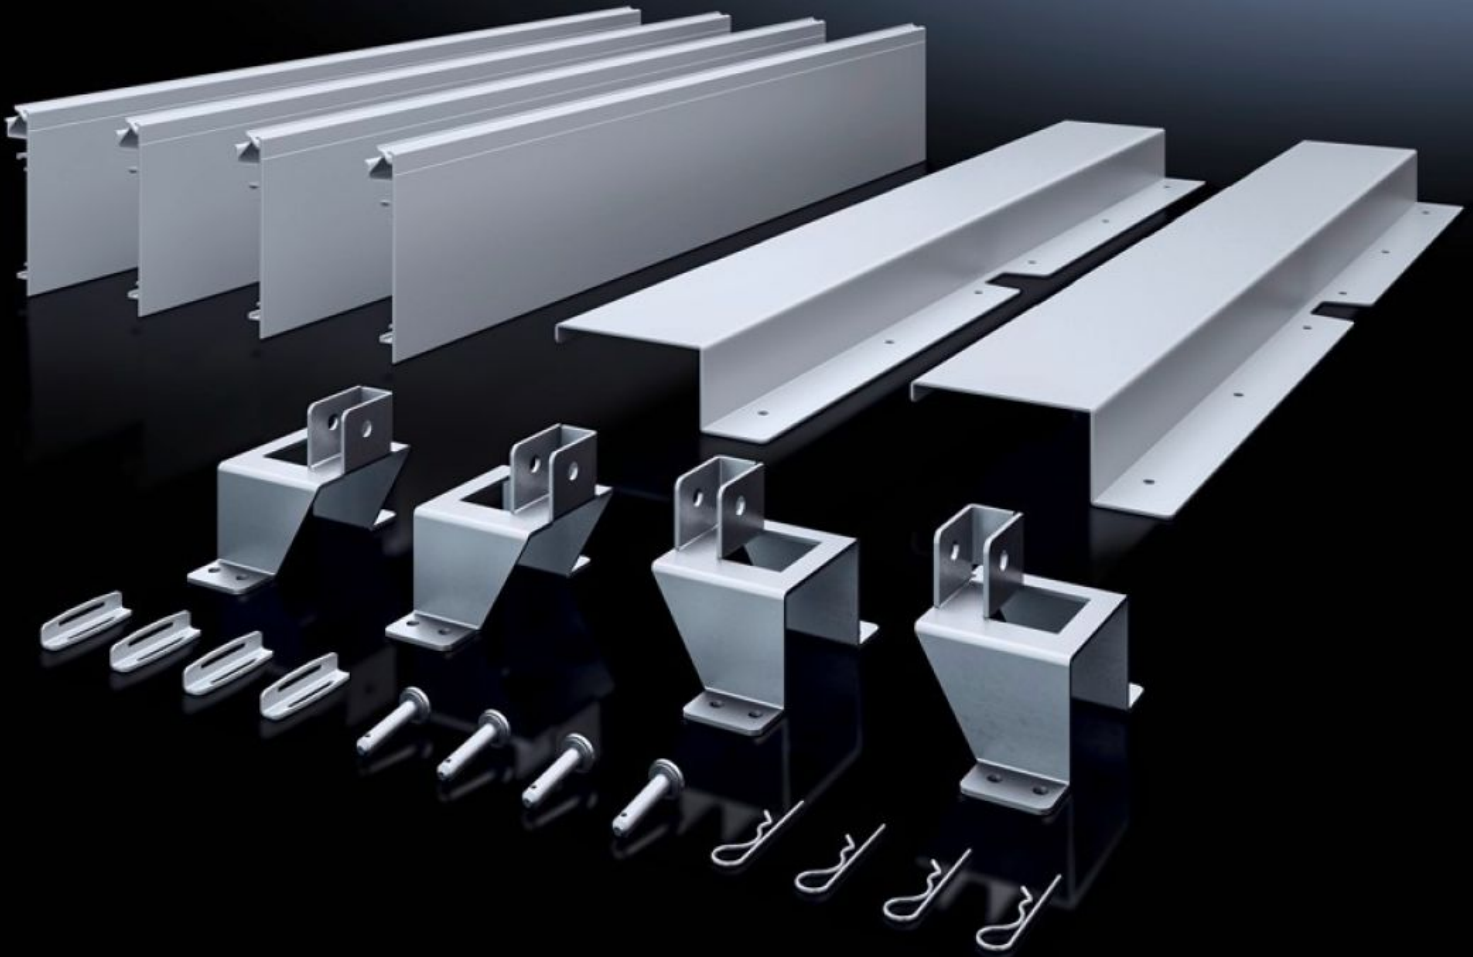

Rittal – The System.

Faster – better – everywhere.

SV 9666.902 ISV installation kit

State: 2026.5.6 (Source: rittal.com/lt-en)

ENCLOSURES

POWER DISTRIBUTION

CLIMATE CONTROL

IT INFRASTRUCTURE

SOFTWARE & SERVICES

FRIEDHELM LOH GROUP

SV 9666.902 - ISV installation kit for VX

For mounting ISV installation modules in VX enclosures.

Features

Model No.	SV 9666.902
Product description	For mounting ISV installation modules in the enclosure.
Material	Mounting frame holder: Sheet steel, zinc-plated Contact hazard protection: Sheet steel, spray-finished Contact hazard protection, sides: PVC
Supply includes	Mounting aid support Contact hazard protection Assembly parts
Size	Width units (WU) @ 250 mm: 2 Height units (U) @ 150 mm: 12
To fit Model No.	8452.000 8604.000 8606.000
To fit	Width: 600 mm Height: 2,000 mm Depth: 400 mm 500 mm 600 mm
Packs of	1 pc(s).
Net weight	6.7 kg
Gross weight	7.4 kg

Features

Customs tariff number	83024900
ETIM 9	EC002270
ECLASS 8.0	27400613
Product description	ISV installation kit for VX, 2 WU (500 mm), 12 U (1800 mm), WxH: 600x2000 mm

Approvals

Explanations	Declaration of conformity UK
--------------	------------------------------