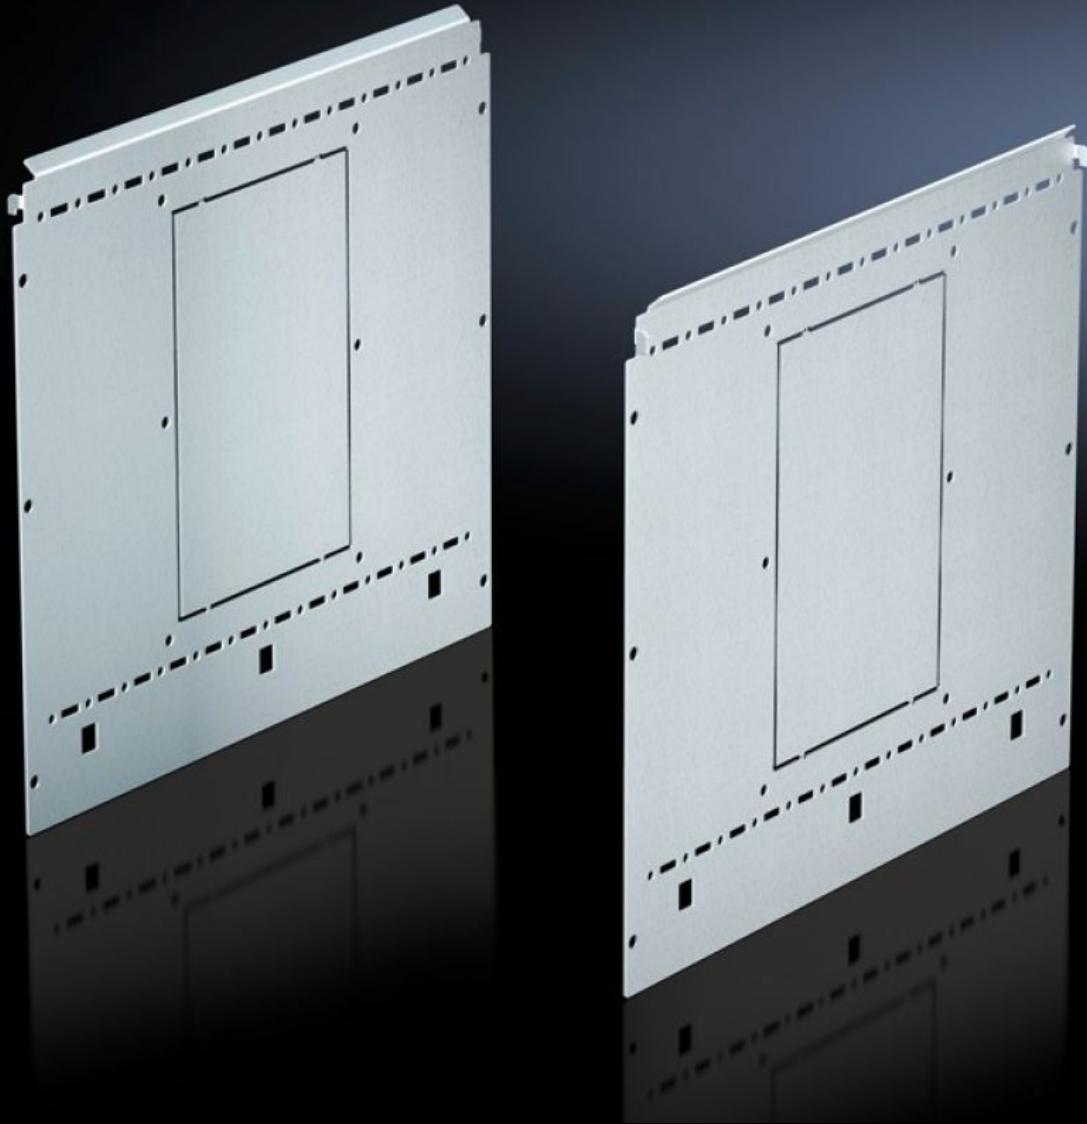

Rittal – The System.

Faster – better – everywhere.

SV 9673.044

Compartment side panel module

State: 2026.5.11 (Source: rittal.com/lt-en)

ENCLOSURES

POWER DISTRIBUTION

CLIMATE CONTROL

IT INFRASTRUCTURE

SOFTWARE & SERVICES

FRIEDHELM LOH GROUP

SV 9673.044 - Compartment side panel module for internal compartmentalisation

Side divider panel for compartments, for locating into the TS pitch pattern.

Features

Model No.	SV 9673.044
Product description	Side divider panel for compartments, for locating into the TS pitch pattern. Prepared for the location of mounting brackets for horizontal compartment dividers or mounting plates. Two TS system punchings allow the use of additional TS accessories. The side panel modules for reduced compartment depth and an auxiliary construction using TS punched rails 17 x 17 mm can be used to provide a separate enclosure space in the side panel area, e.g. for the provision of a busbar system.
Material	Sheet steel, 1.5 mm
Surface finish	Zinc-plated
Supply includes	Assembly parts
For compartment depth	400 mm
Dimensions	Height: 400 mm
Packs of	2 pc(s).
Net weight	3.1 kg
Customs tariff number	73269098
ETIM 9	EC002525
ECLASS 8.0	27400613

Features

Product description

SV Compartment side panel module, H: 400 mm, for D: 400 mm