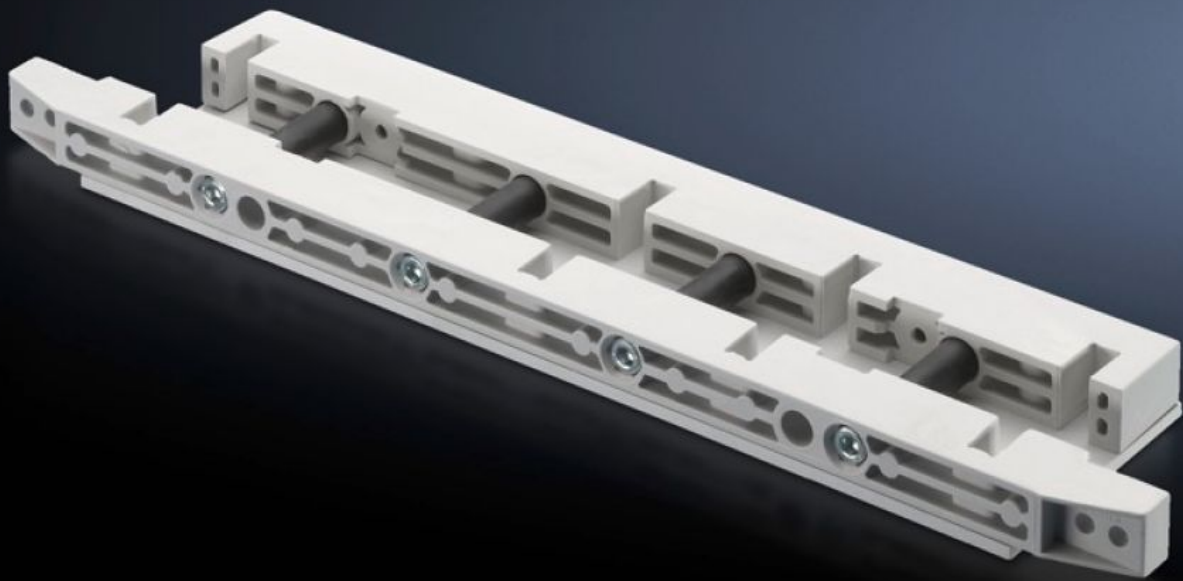

Rittal – The System.

Faster – better – everywhere.

SV 9674.430 End support

State: 2025.11.17 (Source: rittal.com/lt-en)

ENCLOSURES

POWER DISTRIBUTION

CLIMATE CONTROL

IT INFRASTRUCTURE

SOFTWARE & SERVICES

FRIEDHELM LOH GROUP