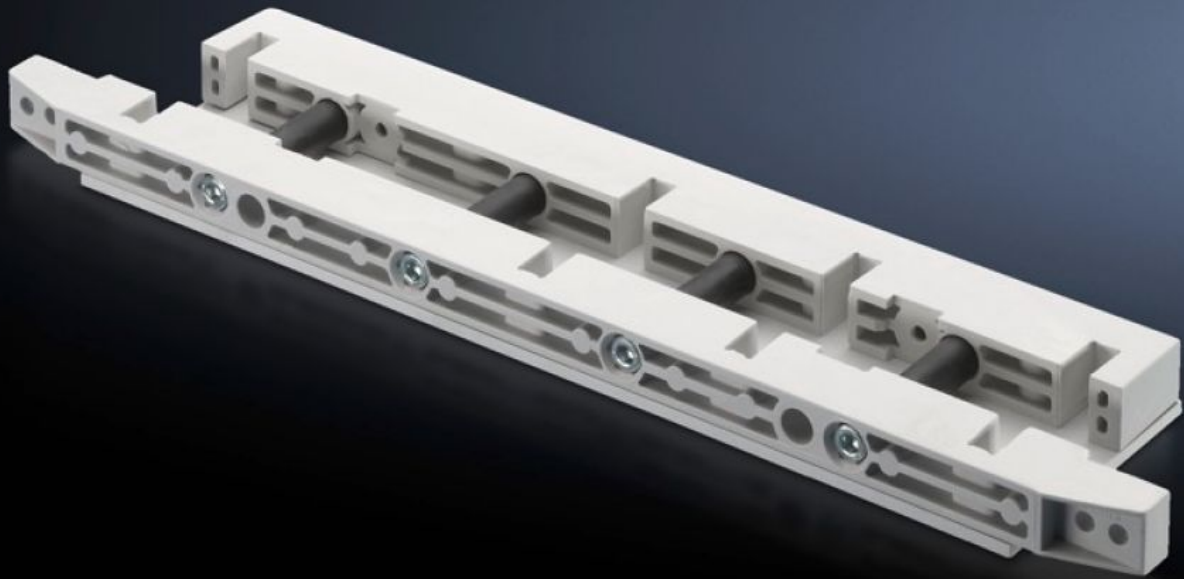

Rittal – The System.

Faster – better – everywhere.

SV 9674.436 End support

State: 2026.5.7 (Source: rittal.com/lt-en)

ENCLOSURES

POWER DISTRIBUTION

CLIMATE CONTROL

IT INFRASTRUCTURE

SOFTWARE & SERVICES

FRIEDHELM LOH GROUP