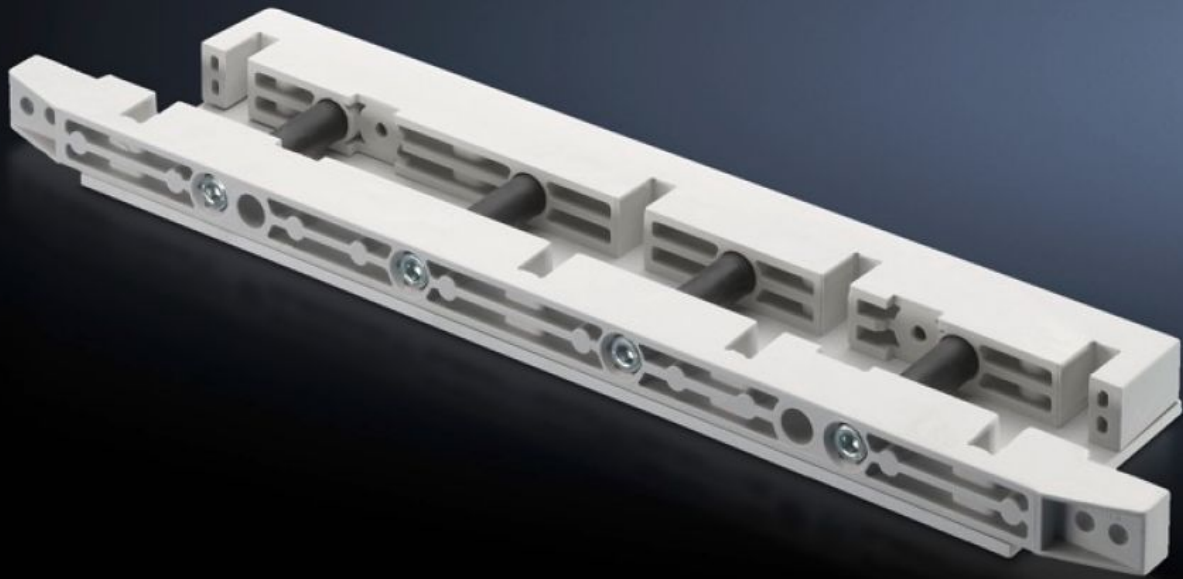

Rittal – The System.

Faster – better – everywhere.

SV 9674.438 End support

State: 2025.11.17 (Source: [rittal.com/lt-en](https://www.rittal.com/lt-en))

ENCLOSURES

POWER DISTRIBUTION

CLIMATE CONTROL

IT INFRASTRUCTURE

SOFTWARE & SERVICES

FRIEDHELM LOH GROUP