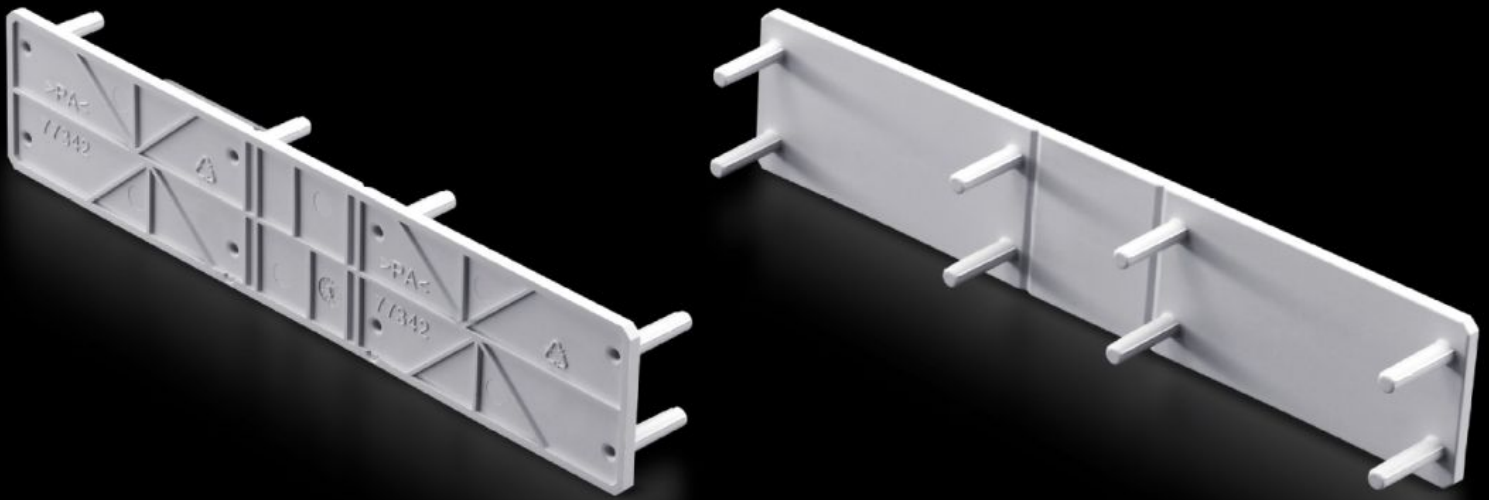

Rittal – The System.

Faster – better – everywhere.

SV 9677.415 Cover

State: 2026.5.13 (Source: rittal.com/lt-en)

ENCLOSURES

POWER DISTRIBUTION

CLIMATE CONTROL

IT INFRASTRUCTURE

SOFTWARE & SERVICES

FRIEDHELM LOH GROUP

SV 9677.415 - Cover for NH slimline fuse-switch disconnectors

To increase rear contact hazard protection of the NH slimline fuse-switch-disconnector in the top section when mounting on a 185 mm bar system with contact hazard protection.

Features

Model No.	SV 9677.415
Product description	To increase rear contact hazard protection of the NH slimline fuse-switch-disconnector in the top section when mounting on a 185 mm bar system with contact hazard protection.
Material	Polyamide
Colour	RAL 7035
For size	1 - 3
Packs of	5 pc(s).
Net weight	0.1 kg
Gross weight	0.112 kg
Customs tariff number	94039910
ETIM 9	EC000775
ECLASS 8.0	27142116
Product description	SV Cover, for NH slimline fuse-switch disconnector, size 1-3 (185 mm), rear side