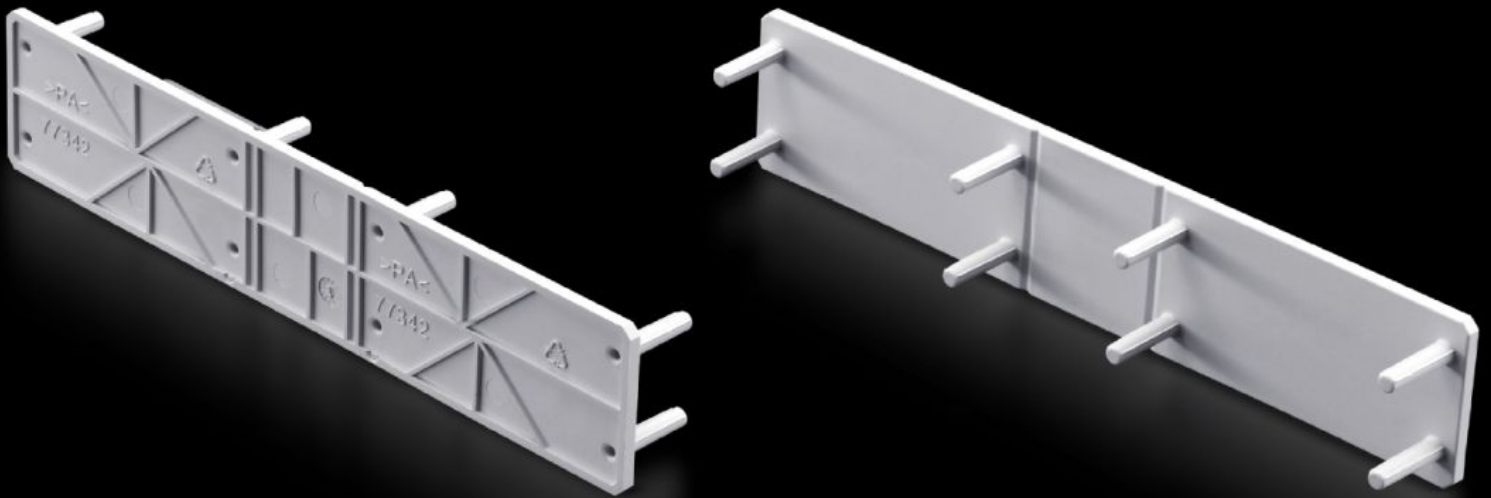

Rittal – The System.

Faster – better – everywhere.

SV 9677.415 Cover

State: 2026.5.14 (Source: rittal.com/lt-en)

ENCLOSURES

POWER DISTRIBUTION

CLIMATE CONTROL

IT INFRASTRUCTURE

SOFTWARE & SERVICES

FRIEDHELM LOH GROUP

SV 9677.415 - Cover for NH slimline fuse-switch disconnectors

To increase rear contact hazard protection of the NH slimline fuse-switch-disconnector in the top section when mounting on a 185 mm bar system with contact hazard protection.

Features

Model No.	SV 9677.415
Product description	To increase rear contact hazard protection of the NH slimline fuse-switch-disconnector in the top section when mounting on a 185 mm bar system with contact hazard protection.
Material	Polyamide
Colour	RAL 7035
For size	1 - 3
Packs of	5 pc(s).
Net weight	0.1 kg
Gross weight	0.112 kg
Customs tariff number	94039910
ETIM 9	EC000775
ECLASS 8.0	27142116
Product description	SV Cover, for NH slimline fuse-switch disconnector, size 1-3 (185 mm), rear side