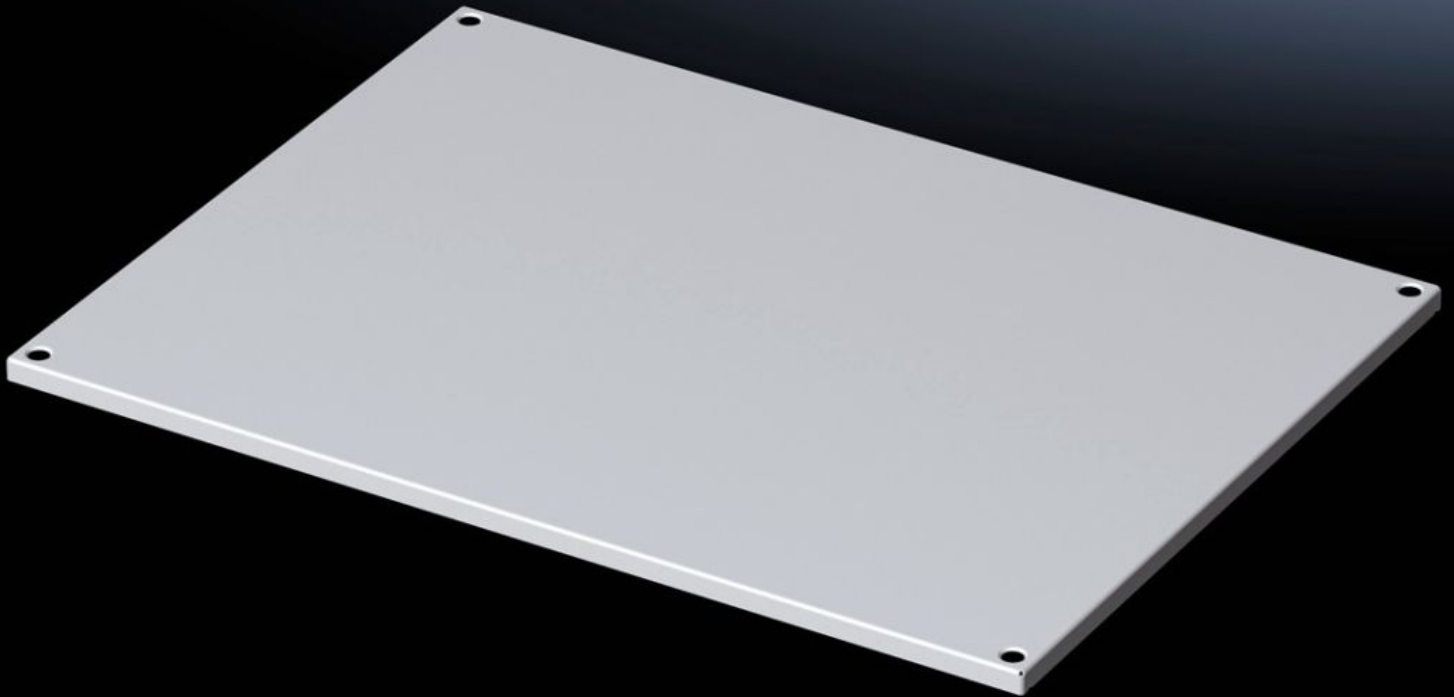

Rittal – The System.

Faster – better – everywhere.

SV 9681.680

Roof plate IP 55, solid

State: 2026.4.18 (Source: rittal.com/lt-en)

ENCLOSURES

POWER DISTRIBUTION

CLIMATE CONTROL

IT INFRASTRUCTURE

SOFTWARE & SERVICES

FRIEDHELM LOH GROUP

SV 9681.680 - Roof plate IP 55, solid for VX, VX IT

For enclosures without roof plate and in exchange for the standard roof in other enclosures.

Features

Model No.	SV 9681.680
Product description	For enclosures without roof plate and in exchange for the standard roof.
Material	Sheet steel, 1.5 mm
Surface finish	Textured paint
Colour	RAL 7035
Supply includes	Assembly parts
To fit	Width: = 800 mm Depth: = 1,000 mm
Packs of	1 pc(s).
Net weight	11 kg
Gross weight	11.28 kg
Customs tariff number	94039910
ETIM 9	EC000744
ECLASS 8.0	27182405
Product description	SV roof plate, WD: 800 x 1000 mm, IP 55, for VX, VX IT