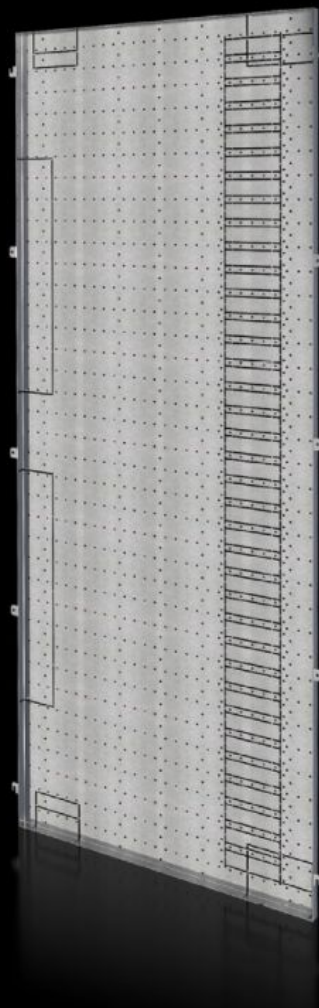

Rittal – The System.

Faster – better – everywhere.

SV 9683.008

Compartment side panel

State: 2026.7.7 (Source: rittal.com/lt-en)

ENCLOSURES

POWER DISTRIBUTION

CLIMATE CONTROL

IT INFRASTRUCTURE

SOFTWARE & SERVICES

FRIEDHELM LOH GROUP

SV 9683.008 - Compartment side panel for VX

Side divider panel for attaching partial mounting plates and compartment dividers.

Features

Model No.	SV 9683.008
Design	For busbar system assembly in the rear section
Product description	Side divider panel for attaching partial mounting plates and compartment dividers.
Material	Sheet steel, 1.5 mm
Surface finish	Zinc-plated
Supply includes	Assembly parts
Dimensions	Height: 1,881 mm Depth: 738 mm
To fit	Height: = 2,000 mm Depth: = 800 mm
Packs of	2 pc(s).
Net weight	34 kg
Customs tariff number	94039910
ETIM 9	EC002525
ECLASS 8.0	27400613
Product description	SV Compartment side panel, HD: 1881x738 mm, for VX (HD: 2000x800 mm)