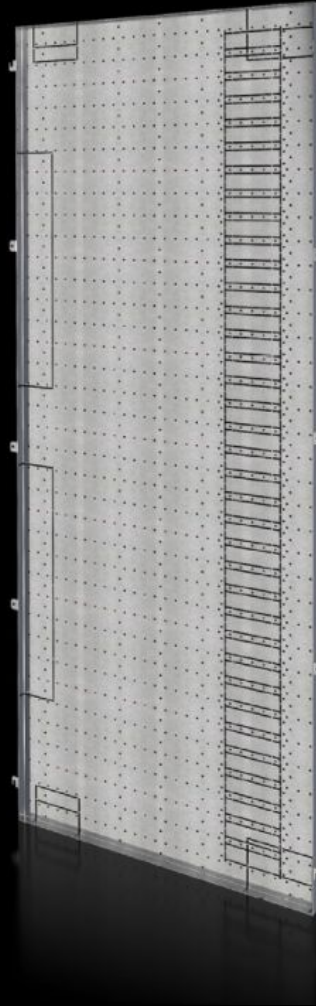

Rittal – The System.

Faster – better – everywhere.

SV 9683.008

Compartment side panel

State: 2026.4.6 (Source: rittal.com/lt-en)

ENCLOSURES

POWER DISTRIBUTION

CLIMATE CONTROL

IT INFRASTRUCTURE

SOFTWARE & SERVICES

FRIEDHELM LOH GROUP