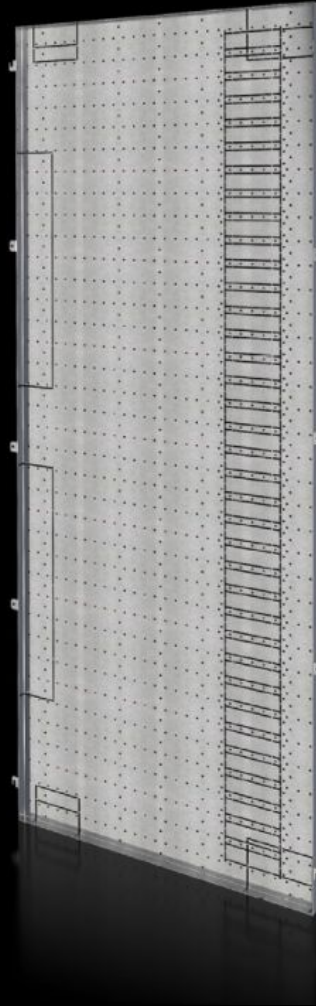

Rittal – The System.

Faster – better – everywhere.

SV 9683.008

Compartment side panel

State: 2026.4.6 (Source: rittal.com/lt-en)

ENCLOSURES

POWER DISTRIBUTION

CLIMATE CONTROL

IT INFRASTRUCTURE

SOFTWARE & SERVICES

FRIEDHELM LOH GROUP

SV 9683.008 - Compartment side panel for VX

Side divider panel for attaching partial mounting plates and compartment dividers.

Features

Model No.	SV 9683.008
Design	For busbar system assembly in the rear section
Product description	Side divider panel for attaching partial mounting plates and compartment dividers.
Material	Sheet steel, 1.5 mm
Surface finish	Zinc-plated
Supply includes	Assembly parts
Dimensions	Height: 1,881 mm Depth: 738 mm
To fit	Height: = 2,000 mm Depth: = 800 mm
Packs of	2 pc(s).
Net weight	34 kg
Customs tariff number	94039910
ETIM 9	EC002525
ECLASS 8.0	27400613
Product description	SV Compartment side panel, HD: 1881x738 mm, for VX (HD: 2000x800 mm)