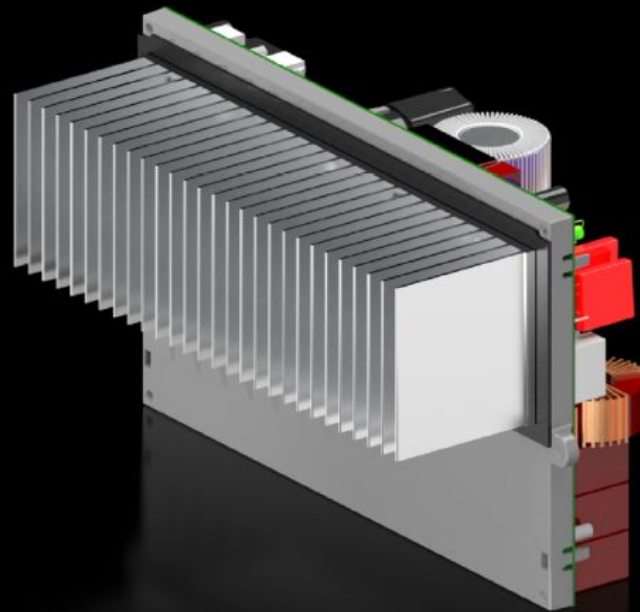

## SK 3398.408 Inverter

Staat: 4-4-2026 (Bron: [rittal.com/nl-nl](http://rittal.com/nl-nl))

ENCLOSURES

POWER DISTRIBUTION

CLIMATE CONTROL

IT INFRASTRUCTURE

SOFTWARE & SERVICES

FRIEDHELM LOH GROUP