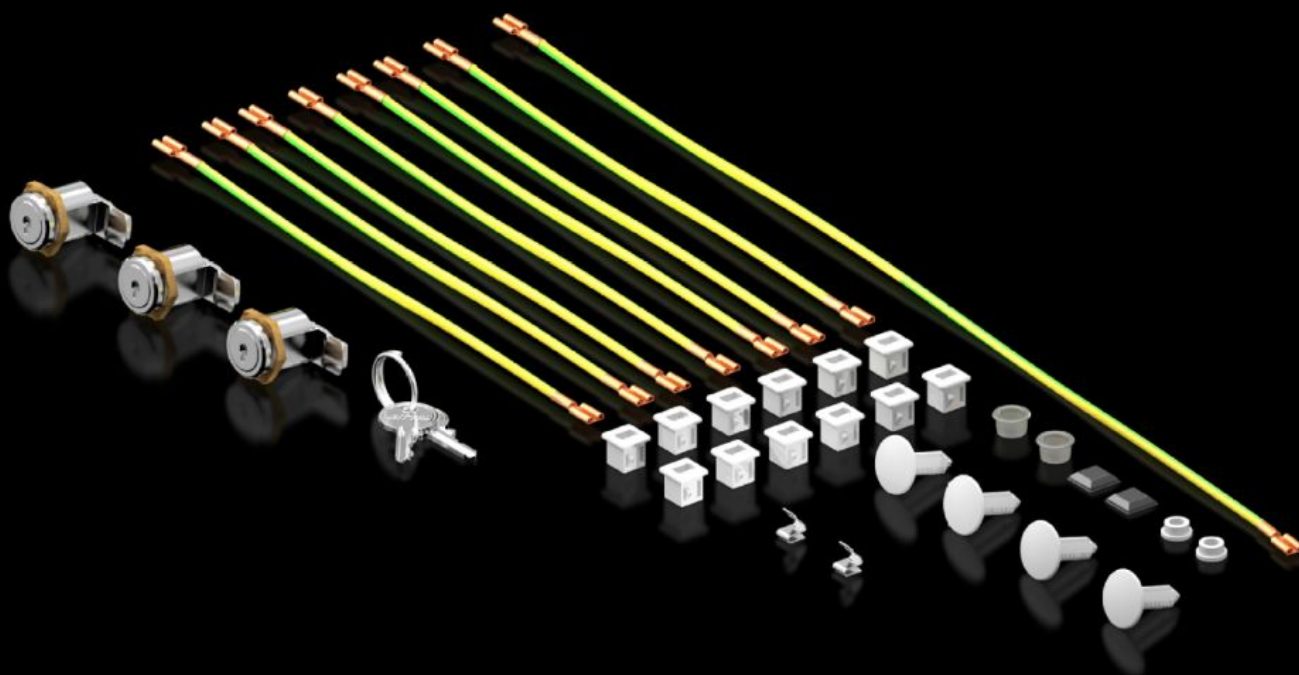

Rittal – The System.

Faster – better – everywhere.

DK 5050.589 Tilbehørspose

Stat: 22.12.2025 (Kilde: rittal.com/no-no)

ENCLOSURES

POWER DISTRIBUTION

CLIMATE CONTROL

IT INFRASTRUCTURE

SOFTWARE & SERVICES

FRIEDHELM LOH GROUP

DK 5050.589 - Tilbehørspose for FlatBox

Reservedeler som kan leveres: Tilbehørspose

Funksjoner

| | |
|---------------------|--|
| Art.nr | DK 5050.589 |
| Pakker for best.nr. | 7507100 7507110 7507120 7507200 7507210 7507220 |
| Pakkeenhet | 1 stk. |
| Nettovekt | 0.2 |
| Bruttovekt | 0.231 |
| Tolltariffnummer | 83024900 |
| EAN | 4028177810952 |
| ETIM 9 | EC000261 |
| ECLASS 8.0 | 27180101 |