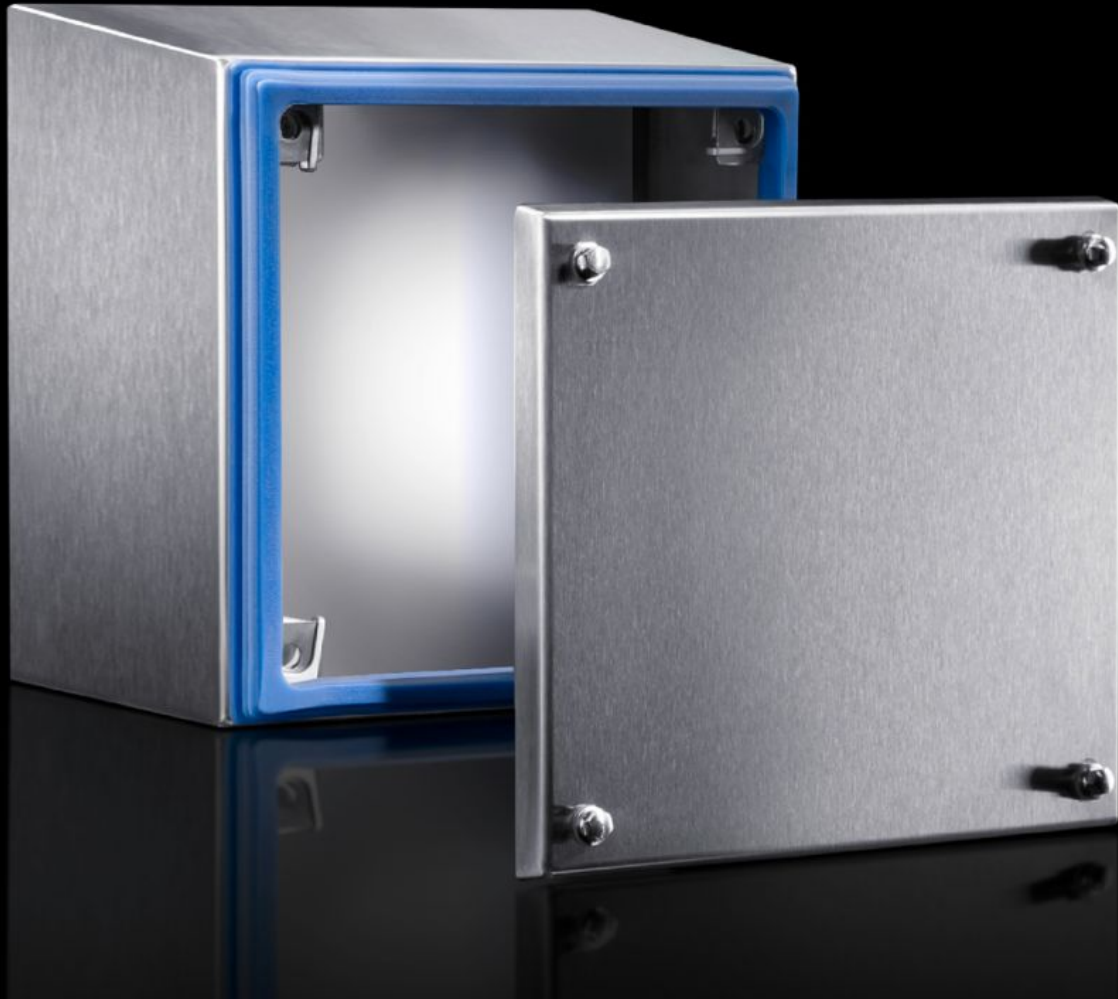

Rittal – The System.

Faster – better – everywhere.

HD 1671.600 Terminal box HD

State: 20/06/2026 (Source: rittal.com/nz-en)

ENCLOSURES

POWER DISTRIBUTION

CLIMATE CONTROL

IT INFRASTRUCTURE

SOFTWARE & SERVICES

FRIEDHELM LOH GROUP

HD 1671.600 - Terminal box HD

Enclosure solution tailored to the requirements of the food and beverage industry. All-round gap-free silicone seal between enclosure and cover. Hygiene-compliant quick-release hexagon fastener

Features

| | |
|-----------------|--|
| Model No. | HD 1671.600 |
| Design | Hygienic Design enclosure |
| Material | Enclosure and cover: Stainless steel 1.4301 (AISI 304) 1.5 mm Mounting bracket: Sheet steel, zinc-plated, passivated, 2.0 mm Screw plug: Stainless steel Seal: Silicone, compliant with FDA Guideline 21 CFR 177.2600 |
| Surface finish | Enclosure and cover: Brushed, grain 400, peak-to-valley height < 0.8 µm Seal: Blue, dyed (RAL 5010) |
| Supply includes | Enclosure of all-round solid construction Cover Mounting bracket (pre-assembled) Seal and screw plug (supplied loose) |
| Dimensions | Width front: 150 mm Width (rear): 177 mm Height, front: 150 mm Height rear: 177 mm Depth: 120 mm |
| IK Code | IK08 |

Features

| | |
|-------------------------------------|--|
| Basic material | Stainless steel 1.4301 (AISI 304) |
| IP protection category to IEC 60529 | IP 66 IP X9 |
| Protection category NEMA | NEMA 1 NEMA 3 NEMA 3X NEMA 4 NEMA 4X NEMA 12 NEMA 13 |
| Type rating to UL 50E | Type 1 Type 3 Type 3X Type 4 Type 4X Type 12 Type 13 |
| Packs of | 1 pc(s). |
| Net weight | 1.906 kg |
| Gross weight | 2.06 kg |
| PCF per pack (cradle-to-gate) | 9.5 |
| Customs tariff number | 84879090 |
| ETIM 9 | EC002713 |
| ETIM 8 | EC002713 |
| ECLASS 8.0 | 27180101 |
| Product description | HD Terminal box, WHD: 150x150x120 mm, Stainless steel 1.4301, with cover and silicone seal |