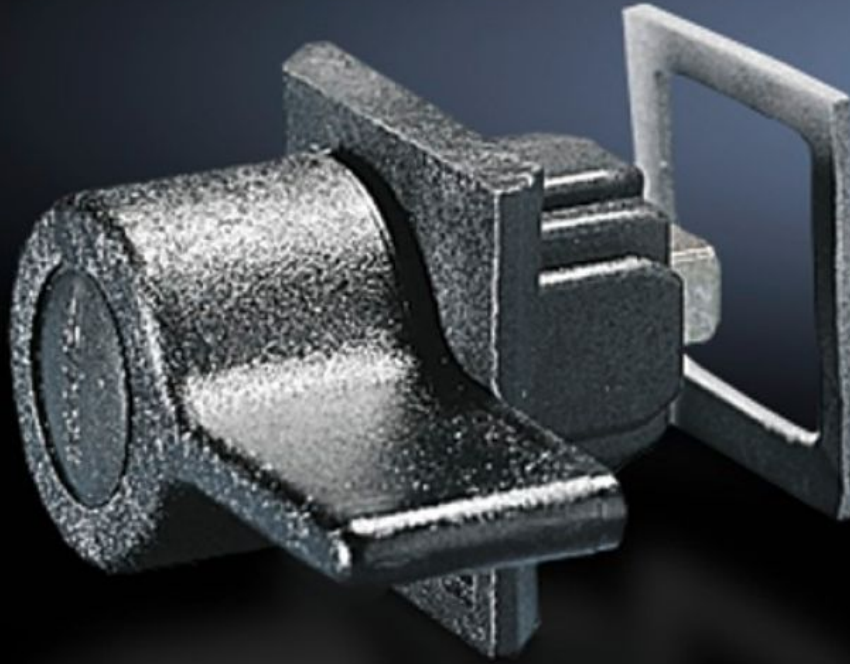

Rittal – The System.

Faster – better – everywhere.

SZ 2533.000

Plastic handles

State: 7/07/2026 (Source: rittal.com/nz-en)

ENCLOSURES

POWER DISTRIBUTION

CLIMATE CONTROL

IT INFRASTRUCTURE

SOFTWARE & SERVICES

FRIEDHELM LOH GROUP