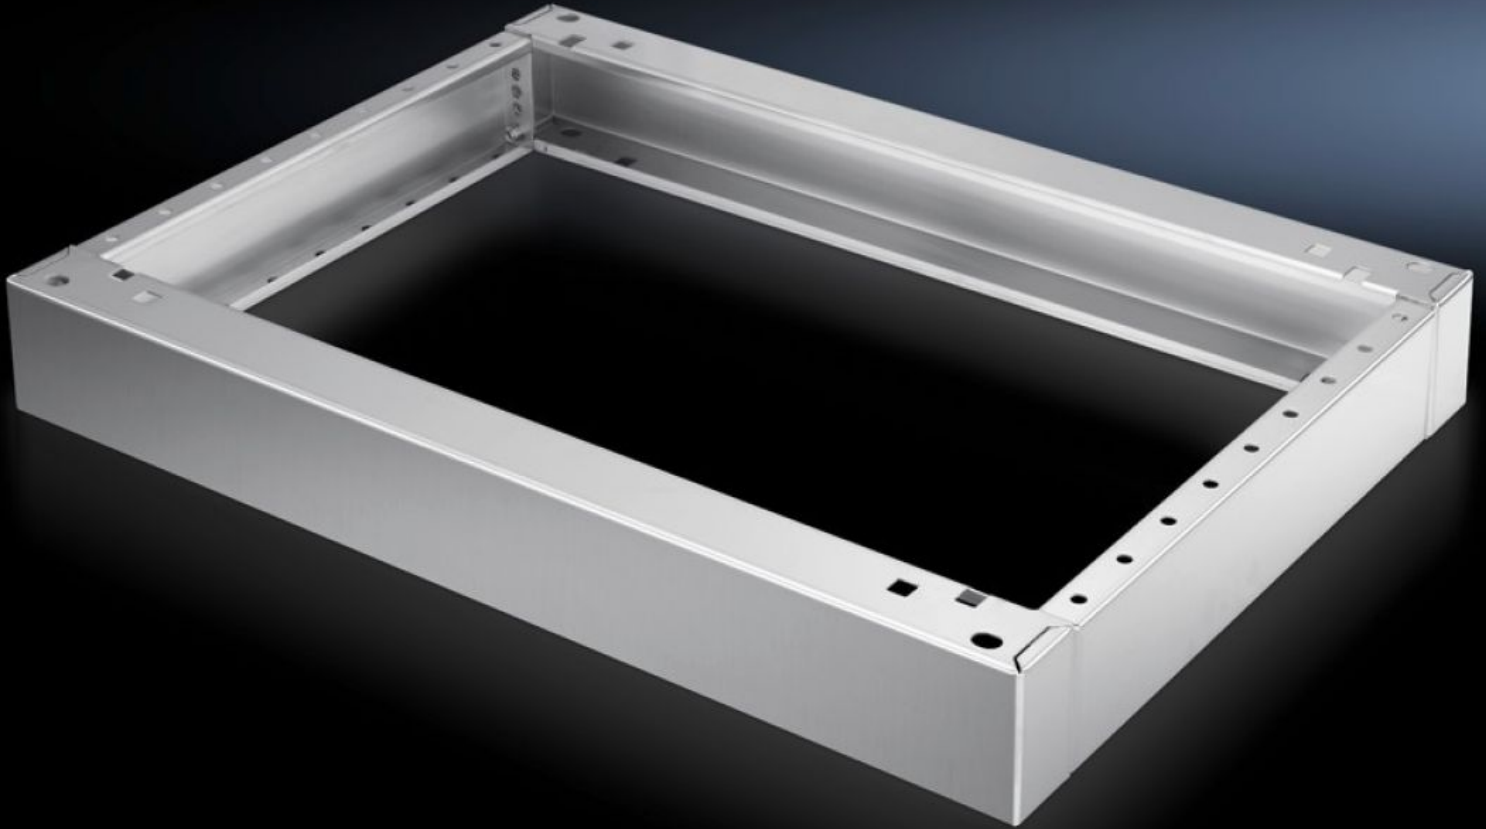

Rittal – The System.

Faster – better – everywhere.

SO 2856.000

Base/plinth, complete

State: 23/05/2026 (Source: rittal.com/nz-en)

ENCLOSURES

POWER DISTRIBUTION

CLIMATE CONTROL

IT INFRASTRUCTURE

SOFTWARE & SERVICES

FRIEDHELM LOH GROUP