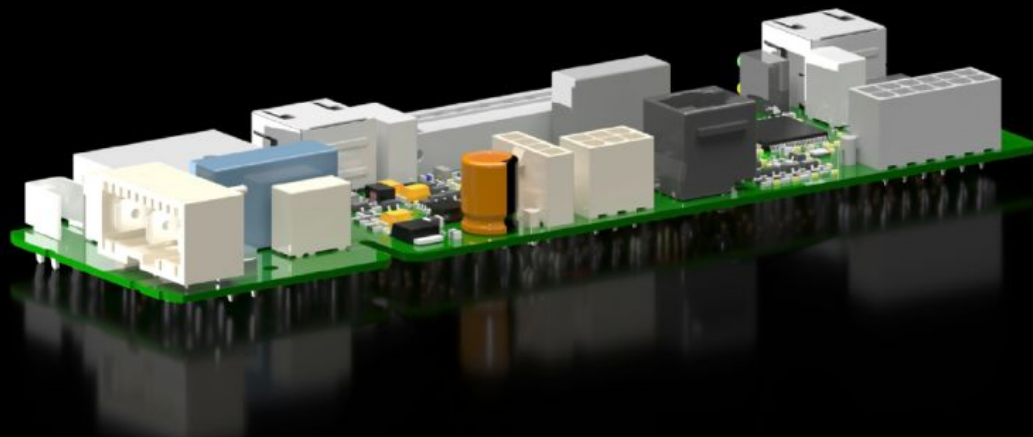

Rittal – The System.

Faster – better – everywhere.

SK 3398.598 Controller

State: 9/04/2026 (Source: rittal.com/nz-en)

ENCLOSURES

POWER DISTRIBUTION

CLIMATE CONTROL

IT INFRASTRUCTURE

SOFTWARE & SERVICES

FRIEDHELM LOH GROUP

SK 3398.598 - Controller

Features

Model No.	SK 3398.598
Packs of	1 pc(s).
Net weight	0.11 kg
Gross weight	0.26 kg
Customs tariff number	90328900
ECLASS 8.0	29170101