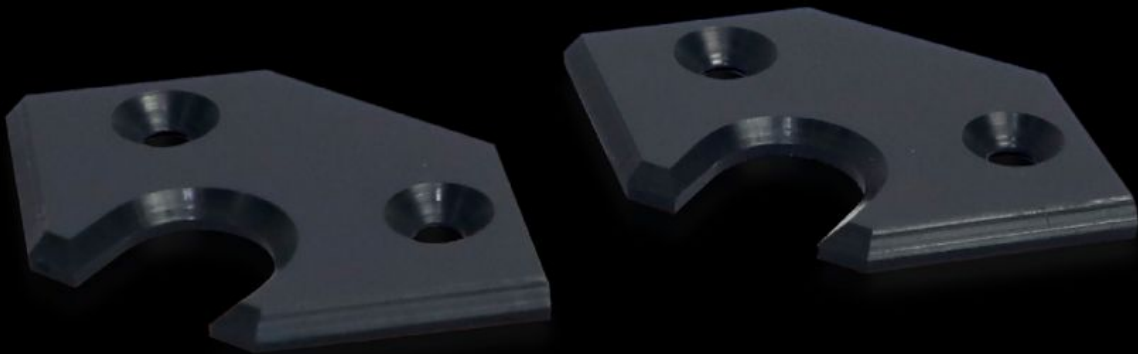

Rittal – The System.

Faster – better – everywhere.

AS 4050.323

Plastic plate

State: 21/05/2026 (Source: rittal.com/nz-en)

ENCLOSURES

POWER DISTRIBUTION

CLIMATE CONTROL

IT INFRASTRUCTURE

SOFTWARE & SERVICES

FRIEDHELM LOH GROUP

AS 4050.323 - Plastic plate

Replacement plastic plate for the support surface on the end blocks of the Perforex laser centre LC.

Features

Model No.	AS 4050.323
Product description	Replacement plastic plate for the support surface on the end blocks of the Perforex laser centre LC.
Material	Plastic
Packs of	4 pc(s).
ECLASS 8.0	36600890