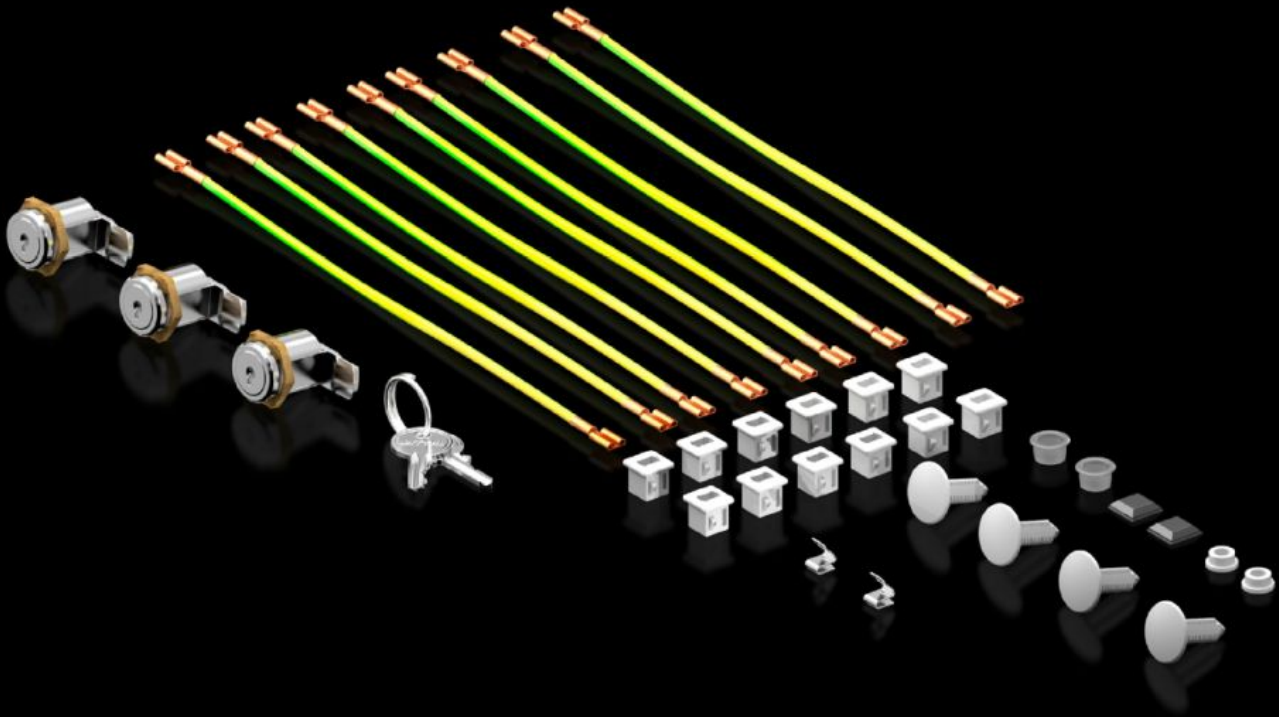

Rittal – The System.

Faster – better – everywhere.

DK 5050.587 Accessory bag

State: 22/05/2026 (Source: rittal.com/nz-en)

ENCLOSURES

POWER DISTRIBUTION

CLIMATE CONTROL

IT INFRASTRUCTURE

SOFTWARE & SERVICES

FRIEDHELM LOH GROUP

DK 5050.587 - Accessory bag for FlatBox

Spare parts available: Accessory bag

Features

Model No.	DK 5050.587
To fit Model No.	7507000 7507010 7507020 7507030
Packs of	1 pc(s).
Net weight	0.2 kg
Gross weight	0.233 kg
Customs tariff number	83024900
ETIM 9	EC000261
ECLASS 8.0	27180101