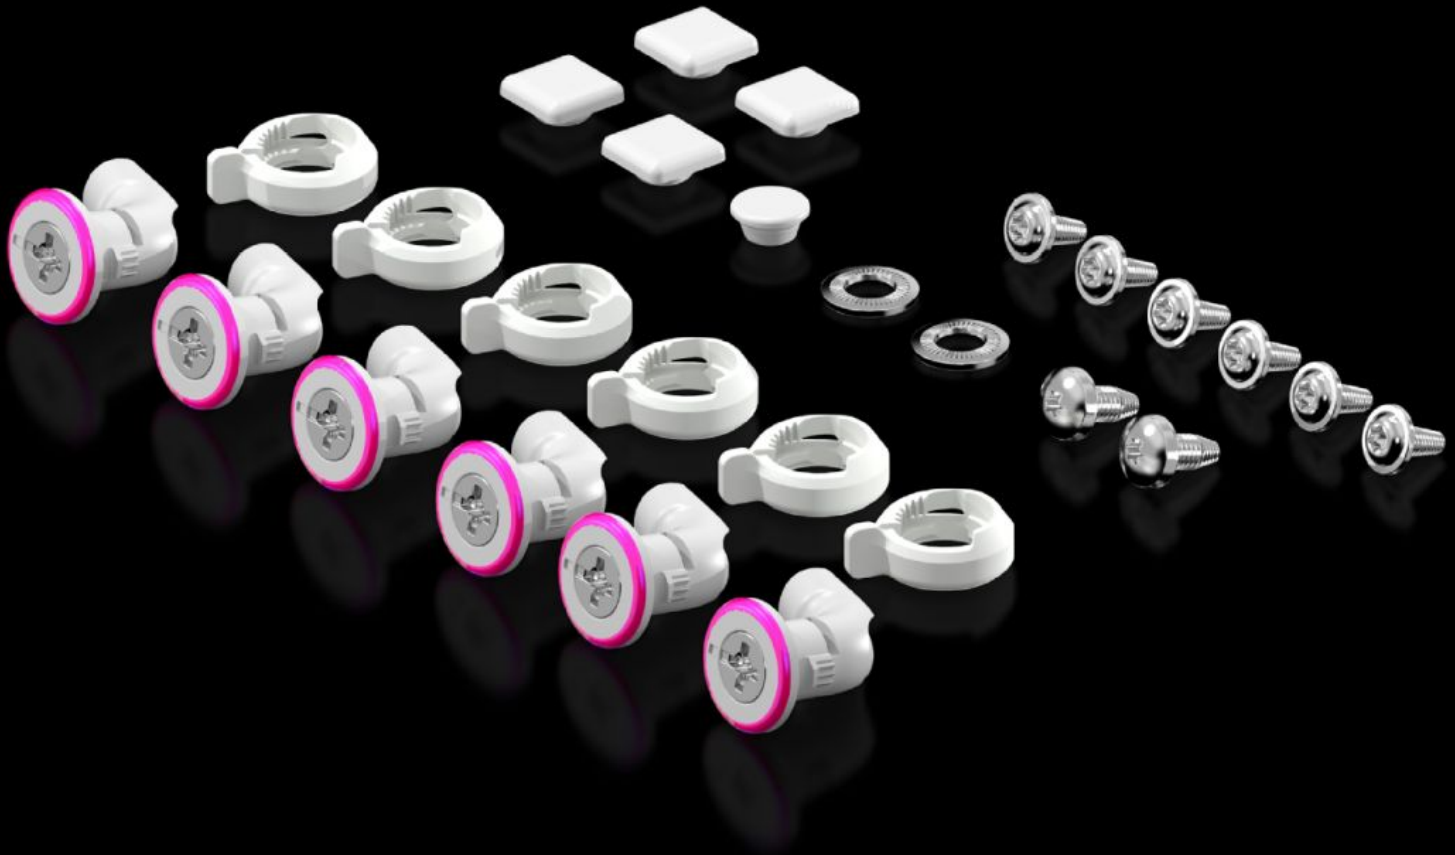

Rittal – The System.

Faster – better – everywhere.

KX 5051.310 Accessory bag

State: 22/05/2026 (Source: rittal.com/nz-en)

ENCLOSURES

POWER DISTRIBUTION

CLIMATE CONTROL

IT INFRASTRUCTURE

SOFTWARE & SERVICES

FRIEDHELM LOH GROUP

KX 5051.310 - Accessory bag for KX

Features

Model No.	KX 5051.310
Packs of	1 pc(s).
Net weight	0.124 kg
Gross weight	0.124 kg
Customs tariff number	83024900
ETIM 9	EC000261
ECLASS 8.0	27180101