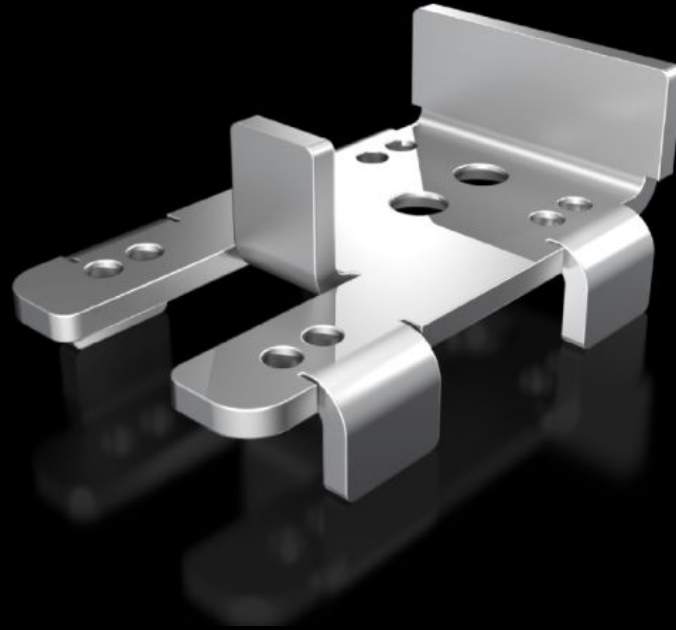

Rittal – The System.

Faster – better – everywhere.

VX 5302.351

Mounting bracket

State: 1/08/2025 (Source: rittal.com/nz-en)

ENCLOSURES

POWER DISTRIBUTION

CLIMATE CONTROL

IT INFRASTRUCTURE

SOFTWARE & SERVICES

FRIEDHELM LOH GROUP

VX 5302.351 - Mounting bracket for door operated switches in VX, VX IT, TX CableNet

For attaching a door-operated switch to the enclosure frame.

Features

Model No.	VX 5302.351
Product description	To secure a door-operated switch to the frame of the VX, VX IT and TX CableNet in conjunction with the various door variants in these enclosure systems. Depending on the door variant, this is secured to the horizontal frame section at the top or onto the vertical sections at the sides.
Supply includes	Assembly parts
Packs of	1 pc(s).
Net weight	0.065
Gross weight	0.069
Customs tariff number	83024900
EAN	4028177965645
ETIM 9	EC002620
ECLASS 8.0	27189234