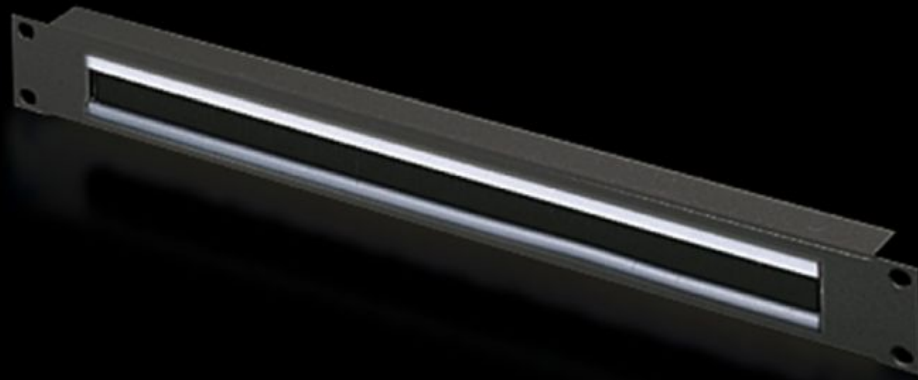

Rittal – The System.

Faster – better – everywhere.

DK 5502.255

**Cable management panel with
brush strip**

State: 2/06/2026 (Source: rittal.com/nz-en)

ENCLOSURES

POWER DISTRIBUTION

CLIMATE CONTROL

IT INFRASTRUCTURE

SOFTWARE & SERVICES

FRIEDHELM LOH GROUP

DK 5502.255 - Cable management panel with brush strip 482.6 mm (19")

With cut-out and brush strip for cable routing.

Features

Model No.	DK 5502.255
Product description	For convenient, simple cable routing between two areas separated by a 482.6 mm (19") mounting level, for example, between the front and rear areas of the 482.6 mm (19") mounting level.
Applications	For locking and simultaneous cable routing in installation zones to the 1 U, 482.6 mm (19") mounting standard
Material	Sheet steel Brush strip: Plastic, UL 94-HB
Surface finish	Spray-finished
Mounting cut-out	Width:390 mm Height:20 mm
Dimensions	Width: 482.6 mm
Units	1 U
Packs of	1 pc(s).
Net weight	0.2 kg
Gross weight	0.486 kg
Customs tariff number	73269098
ETIM 9	EC000322

Features

ECLASS 8.0

27400604

Product description

DK Cable entry panel, 1 U, 482.6 mm (19"), WxH: 390x20 mm, With brush strip, RAL 9005