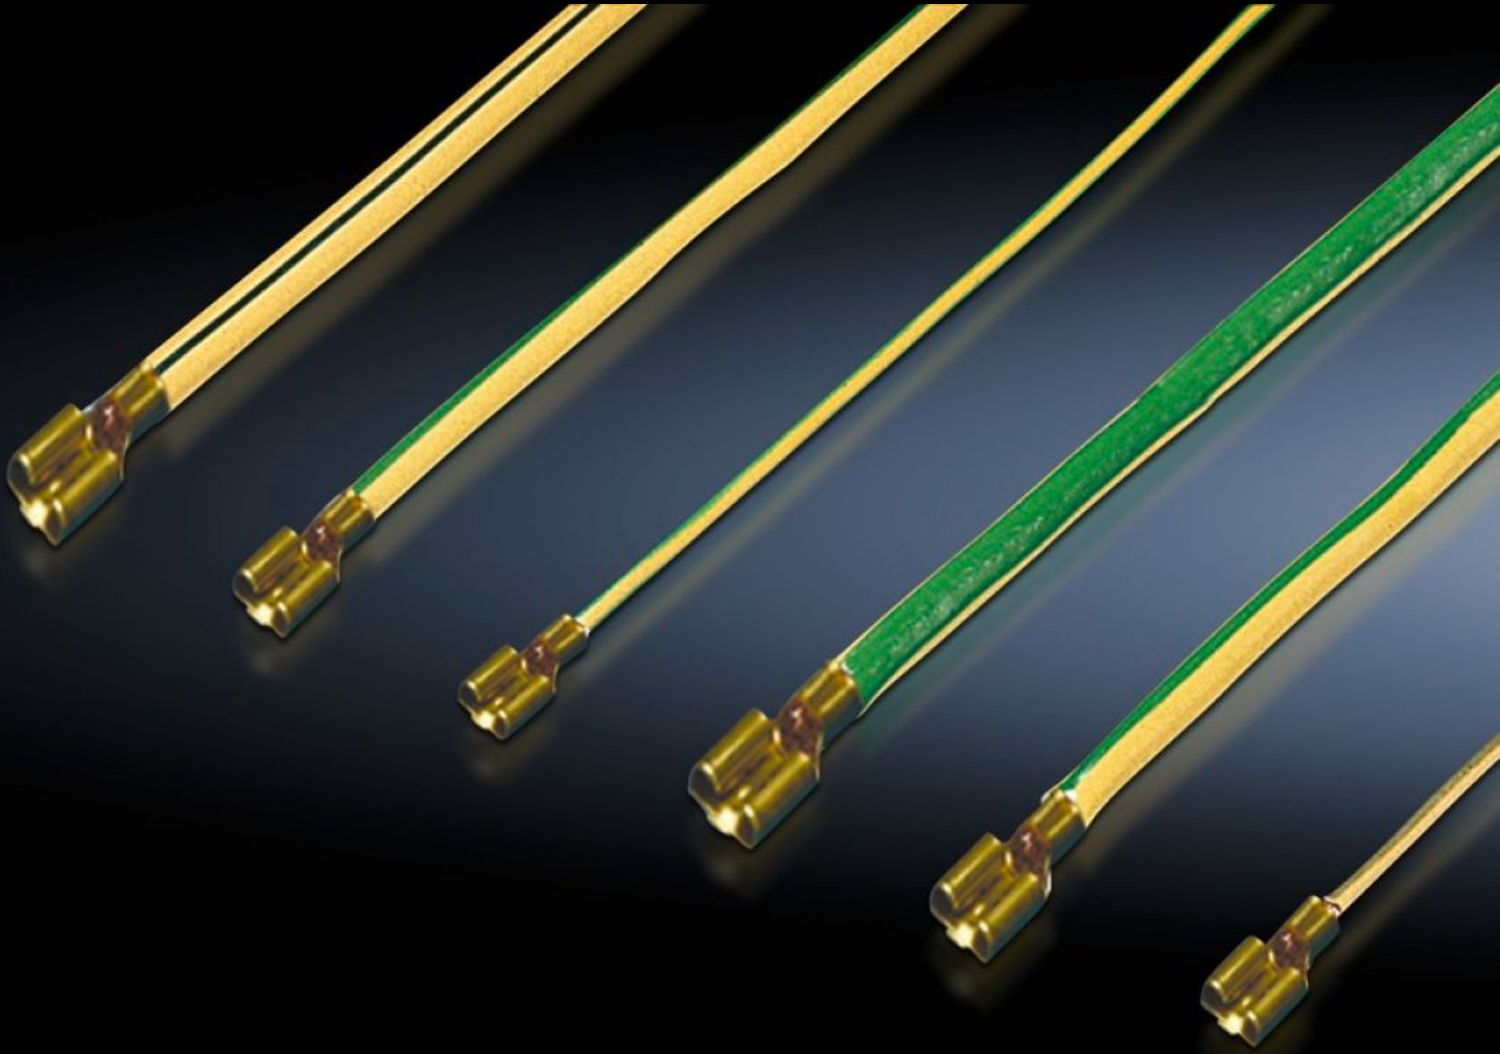

Rittal – The System.

Faster – better – everywhere.

TE 7000.675 Complete earthing kit

State: 23/05/2026 (Source: rittal.com/nz-en)

ENCLOSURES

POWER DISTRIBUTION

CLIMATE CONTROL

IT INFRASTRUCTURE

SOFTWARE & SERVICES

FRIEDHELM LOH GROUP

TE 7000.675 - Complete earthing kit for TE

For system-compatible earthing of all housing parts on the housing frame. The earth conductors are pre-assembled ready for connection with connectors and cut to the correct length.

Features

Model No.	TE 7000.675
Product description	For system-compatible earthing of all housing parts on the housing frame. The earth conductors are pre-assembled ready for connection with connectors and cut to the correct length.
Supply includes	4 earth straps, 300 mm 4 earth straps, 350 mm Assembly parts
Note	If a risk assessment of the ultimate application has been carried out by a qualified electrician and no extended risk potential has been identified, no protective earthing measures are required
Packs of	1 pc(s).
Net weight	0.2 kg
Gross weight	0.205 kg
Customs tariff number	73269098
ETIM 9	EC001503
ECLASS 8.0	27149219
Product description	TE Complete earthing kit, For TE, Ø 4 mm ² , I _{max} . 40 A

Tender text

TE earthing kit
4 mm² earth conductor including assembly parts