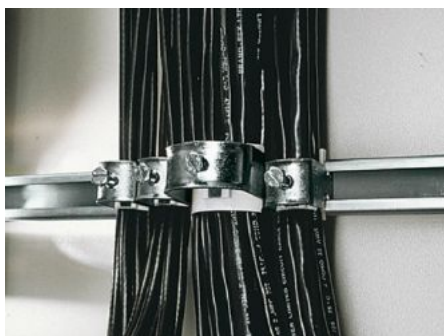

# DK 7099.000 - Cable clip for C rail, combination rail

For attaching cables to the C rail.

## Features

Model No.	DK 7099.000
Design	for cable diameter 56 – 64 mm
Product description	For attaching cables to the C rail.
Material	Sheet steel
Surface finish	Zinc-plated
Supply includes	Plastic insert
Min. cable diameter	56 mm
Max. cable diameter	64 mm
Packs of	25 pc(s).
Net weight	3.125 kg
Gross weight	3.461 kg
PCF per pack (cradle-to-gate)	13.1 kg CO2 eq (Cat B)
Note on PCF category	Category B: PCF value (cradle-to-gate) based on the product weight, approximately calculated and self-declared
Customs tariff number	73182900
ETIM 9	EC000454
ETIM 8	EC000127
ECLASS 8.0	23140202

# Features

---

Product description

DK Cable clamps, for cable diameter: Ø: 56 - 64 mm

## Tender text

Cable clamps 56 - 64 mm

For attaching cables to C rails. For cable diameter 56 - 64 mm.

Material: sheet steel, zinc-plated, passivated, with plastic insert.