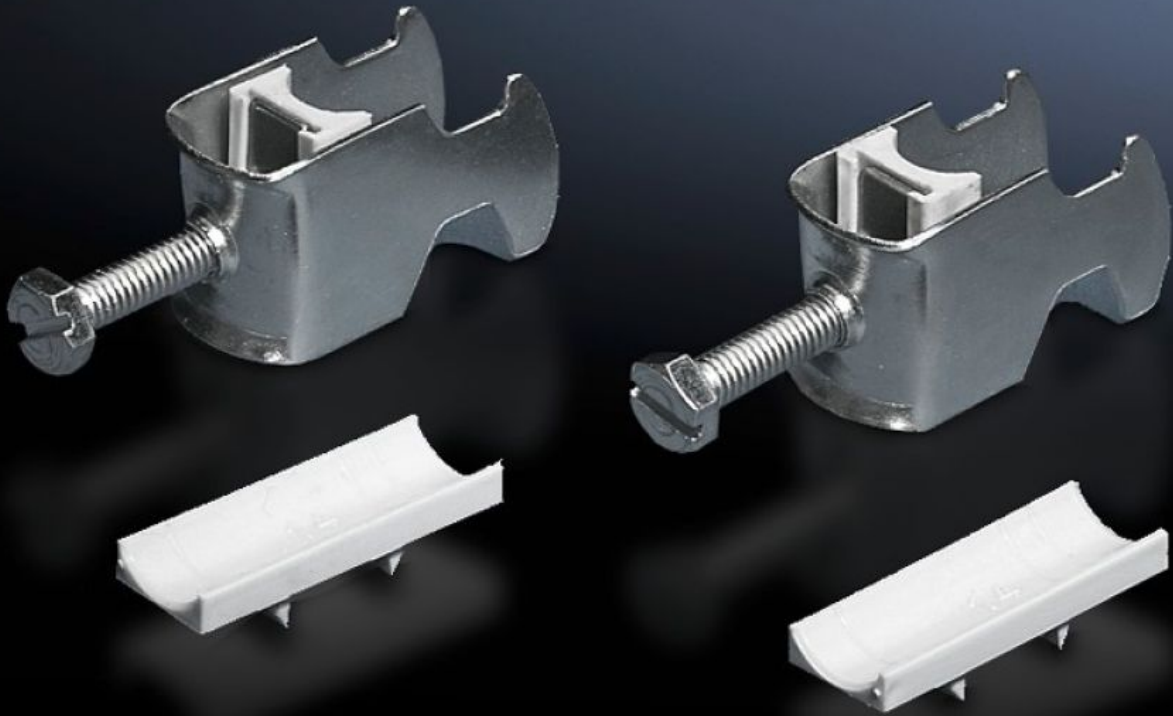

Rittal – The System.

Faster – better – everywhere.

DK 7099.000 Cable clip

State: 10/07/2026 (Source: rittal.com/nz-en)

ENCLOSURES

POWER DISTRIBUTION

CLIMATE CONTROL

IT INFRASTRUCTURE

SOFTWARE & SERVICES

FRIEDHELM LOH GROUP