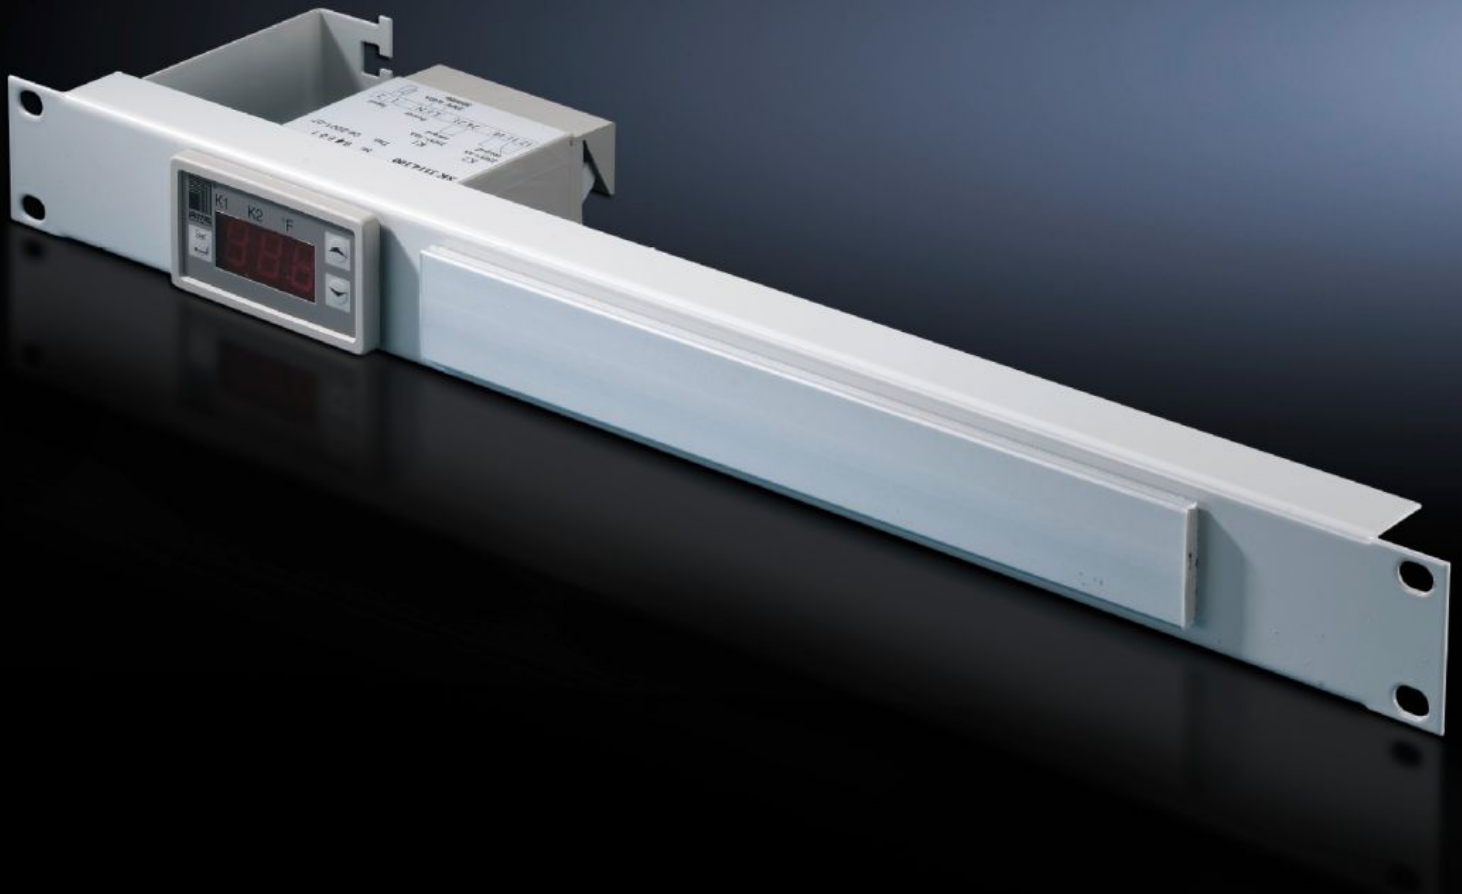

Rittal – The System.

Faster – better – everywhere.

SK 7109.035

**Digital enclosure internal
temperature display and thermostat**

State: 17/06/2026 (Source: rittal.com/nz-en)

ENCLOSURES

POWER DISTRIBUTION

CLIMATE CONTROL

IT INFRASTRUCTURE

SOFTWARE & SERVICES

FRIEDHELM LOH GROUP

SK 7109.035 - Digital enclosure internal temperature display and thermostat integrated into a patch panel 1 U

Features

Model No.	SK 7109.035
Product description	Including cable attachment for connection cable and label holder.
Technical specifications	Three-digit, 7-segment display Option of switching between °C/°F Includes 1800 mm long NTC sensor Two relay outputs as change-over contact and normally open contact (max. contact load 230 V, 6 A) Freely selectable switching difference
Colour	RAL 7035
Packs of	1 pc(s).
Setting range	5 °C...55 °C
Rated operating voltage	100 V - 230 V, 1~, 50 Hz/60 Hz 24 V - 60 V (DC)
Net weight	0.72 kg
Gross weight	0.86 kg
Customs tariff number	94039910
ETIM 9	EC004587
ETIM 8	EC004587
ECLASS 8.0	27210707
Product description	DK Patch-Panel, with digital enclosure internal , temperature display and thermostat, 1 HE, 482.6 mm (19"), Installation depth: 100 mm, RAL 7036

Tender text

Rittal patch panel with temperature display
and thermostat, RAL 7035

Small dimensions

Depth: 100 mm

„The three-digit, 7-segment display is 13 mm high and
easy to read

„can be switched between °C/°F

Setting range: +5°C to +55°C

„Display and switching accuracy ± 2 K

„Mounting cutout 68 x 33 mm

„Minimum and maximum recorded temperatures are saved
until the next reset.

Material: Spray finished in RAL 7035