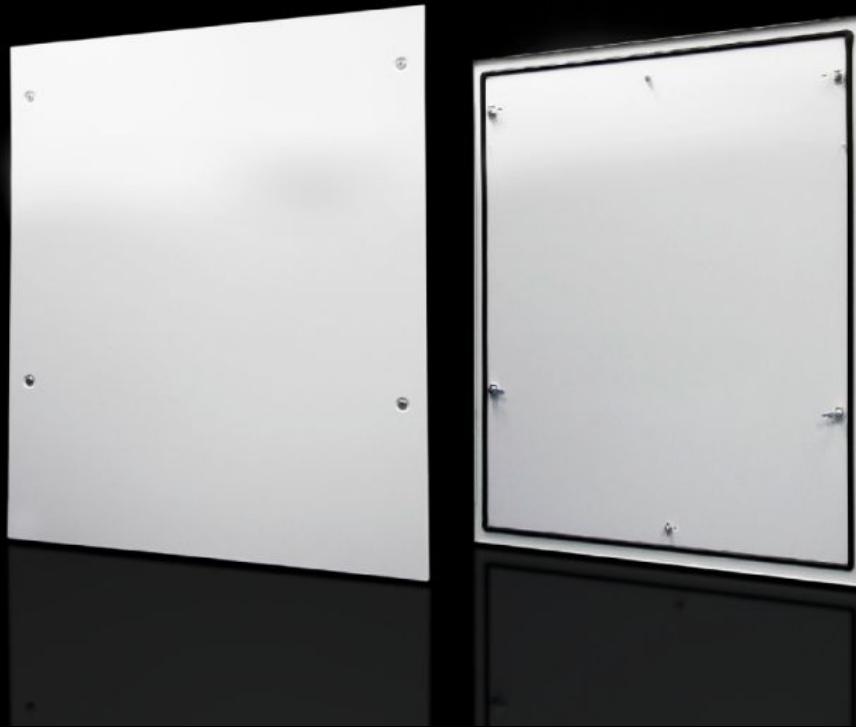

Rittal – The System.

Faster – better – everywhere.

DK 7824.120 Side panel, lockable

State: 26/03/2026 (Source: rittal.com/nz-en)

ENCLOSURES

POWER DISTRIBUTION

CLIMATE CONTROL

IT INFRASTRUCTURE

SOFTWARE & SERVICES

FRIEDHELM LOH GROUP

DK 7824.120 - Side panel, lockable for TS, TS IT

Side panel, lockable, sheet steel, for TS.

Features

Model No.	DK 7824.120
Product description	Simply locate from above. Lock with security lock no. 3524 E. Earthing bolt with contact track.
Material	Sheet steel
Surface finish	Spray-finished
Colour	RAL 7035
Supply includes	2 side panels each with 4 security locks no. 3524 E
To fit	Enclosure type: TS TS IT Height: 1,200 mm Depth: 1,000 mm
Basic material	Sheet steel
Packs of	2 pc(s).
Net weight	28.6 kg
Gross weight	29.8 kg
Customs tariff number	94039910
ETIM 9	EC002524
ECLASS 8.0	27182101

Features

Product description

DK Side panel, For TS, TS IT, lockable, HxD: 1200x1000 mm, RAL 7035

Tender text

Side panel, plug-type for TS

H x D = 1200 x 1000 mm, RAL 7035

Side panel fitted with a T-lock.

Material: Sheet steel, spray finished in RAL 7035

For 1200 mm x 1000 mm enclosures