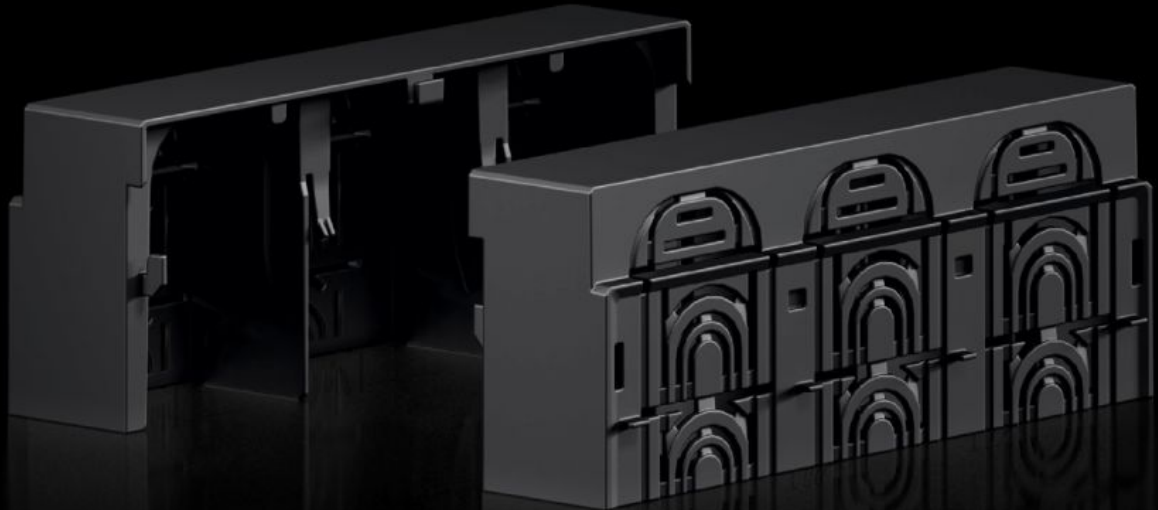

Rittal – The System.

Faster – better – everywhere.

RX 9365.532

RiLineX connection space cover

State: 25/05/2026 (Source: rittal.com/nz-en)

ENCLOSURES

POWER DISTRIBUTION

CLIMATE CONTROL

IT INFRASTRUCTURE

SOFTWARE & SERVICES

FRIEDHELM LOH GROUP

RX 9365.532 - RiLineX connection space cover for NH fuse-switch disconnectors

RiLineX connection space cover for RiLineX NH fuse-switch disconnectors, size 2, for use when assembling mounting plates and busbars.

Features

Model No.	RX 9365.532
Material	Polyamide (PA 6) Fire protection corresponding to UL 94
Colour	RAL 9005
To fit Model No.	9362.210 9362.215 9362.250 9363.210 9363.215
Dimensions	Width: 208.5 mm Height: 60 mm Depth: 89.6 mm
Packs of	2 pc(s).
Net weight	0.436 kg
Gross weight	0.439 kg
PCF per pack (cradle-to-gate)	2.96
Customs tariff number	85472000
ETIM 9	EC000775
Product description	RiLineX connection space cover for RiLineX NH fuse-switch disconnectors, size 2, for use when assembling mounting plates and busbars.