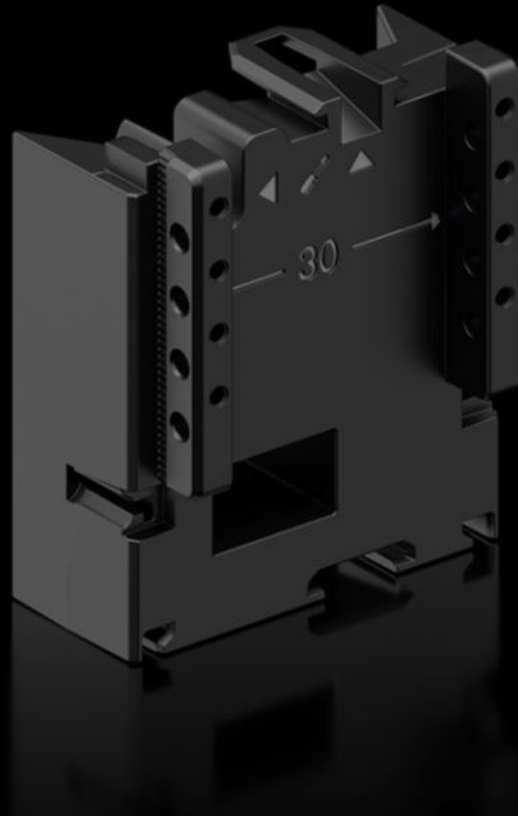

Rittal – The System.

Faster – better – everywhere.

RX 9365.751

RiLineX expansion block

State: 11/02/2026 (Source: rittal.com/nz-en)

ENCLOSURES

POWER DISTRIBUTION

CLIMATE CONTROL

IT INFRASTRUCTURE

SOFTWARE & SERVICES

FRIEDHELM LOH GROUP

RX 9365.751 - RiLineX expansion block for component adaptors and component supports

RiLineX extension block, width 54 mm, to extend the component adaptor by 60 mm for busbar systems.

Features

Model No.	RX 9365.751
Material	Polyamide (PA 6) Fire protection corresponding to UL 94
Colour	RAL 9005
To fit Model No.	9360.740 9360.760 9360.780 9360.707
Dimensions	Width: 54 mm Height: 60 mm
Packs of	8 pc(s).
Net weight	0.248
Gross weight	0.279
Customs tariff number	39269097
ETIM 9	EC002270