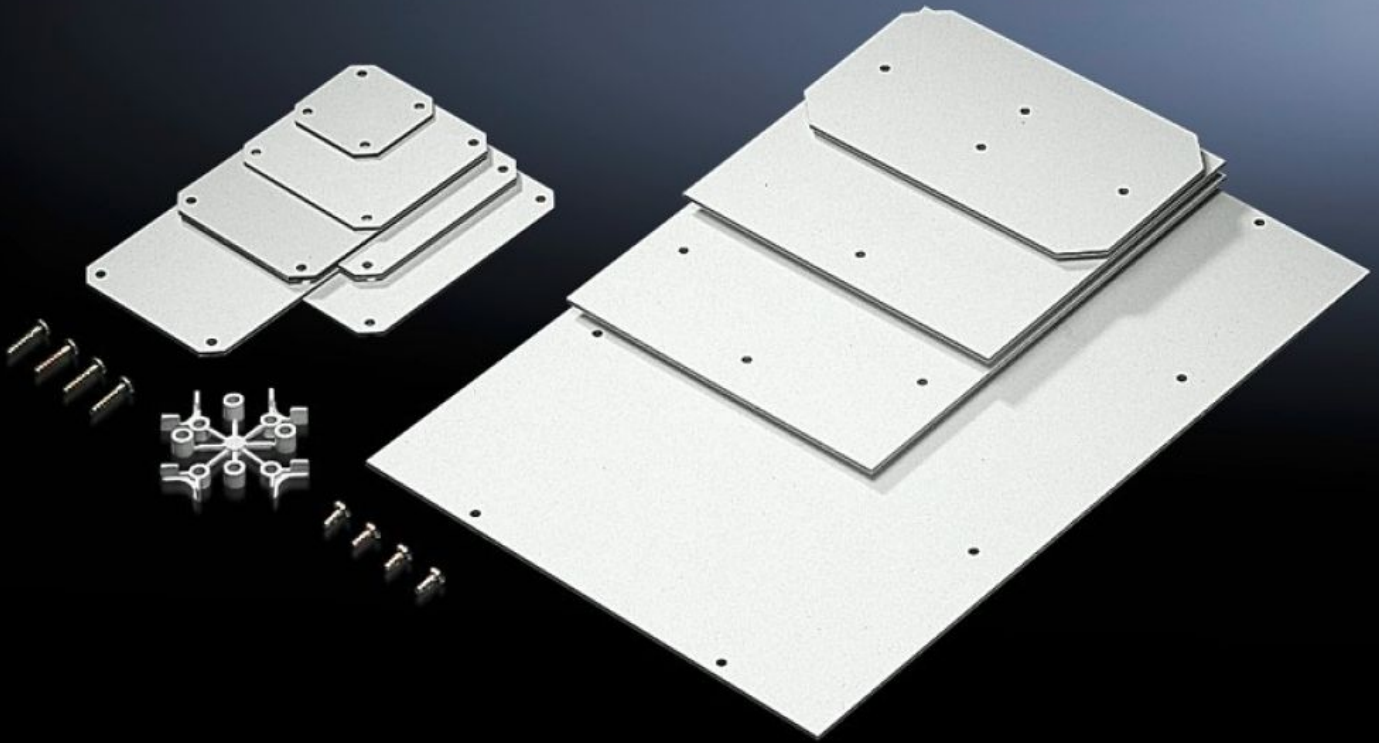

Rittal – The System.

Faster – better – everywhere.

PK 9548.000 Mounting plate

State: 3/04/2026 (Source: rittal.com/nz-en)

ENCLOSURES

POWER DISTRIBUTION

CLIMATE CONTROL

IT INFRASTRUCTURE

SOFTWARE & SERVICES

FRIEDHELM LOH GROUP