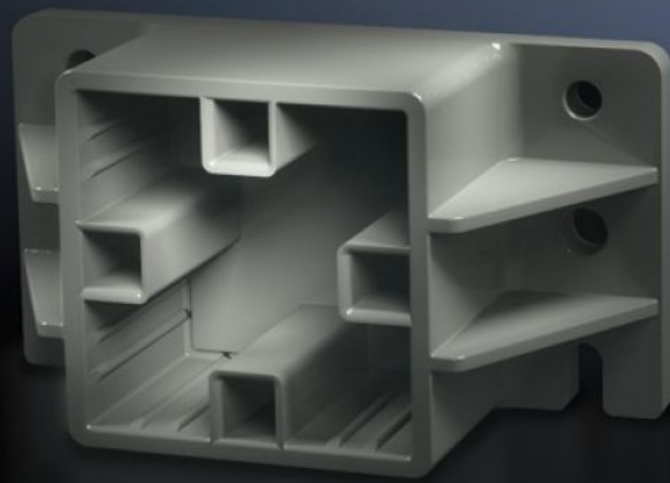

Rittal – The System.

Faster – better – everywhere.

SV 9659.010 End supports

State: 13/05/2026 (Source: rittal.com/nz-en)

ENCLOSURES

POWER DISTRIBUTION

CLIMATE CONTROL

IT INFRASTRUCTURE

SOFTWARE & SERVICES

FRIEDHELM LOH GROUP

SV 9659.010 - End supports for Maxi-PLS busbars

For attaching Maxi-PLS busbars on the sides by insertion into the supports.

Features

Model No.	SV 9659.010
Product description	For attaching Maxi-PLS busbars when used as a cable connection system. The stepped configuration ensures simple cable installation.
Material	Polyamide Fire protection corresponding to UL 94-V0
Colour	Similar to RAL 9011
Supply includes	Assembly parts
To fit busbars	Maxi-PLS 60
Packs of	2 pc(s).
Net weight	0.4 kg
Gross weight	0.433 kg
Customs tariff number	39269097
ETIM 9	EC001166
ECLASS 8.0	27400607
Product description	SV End support, Maxi-PLS 3200