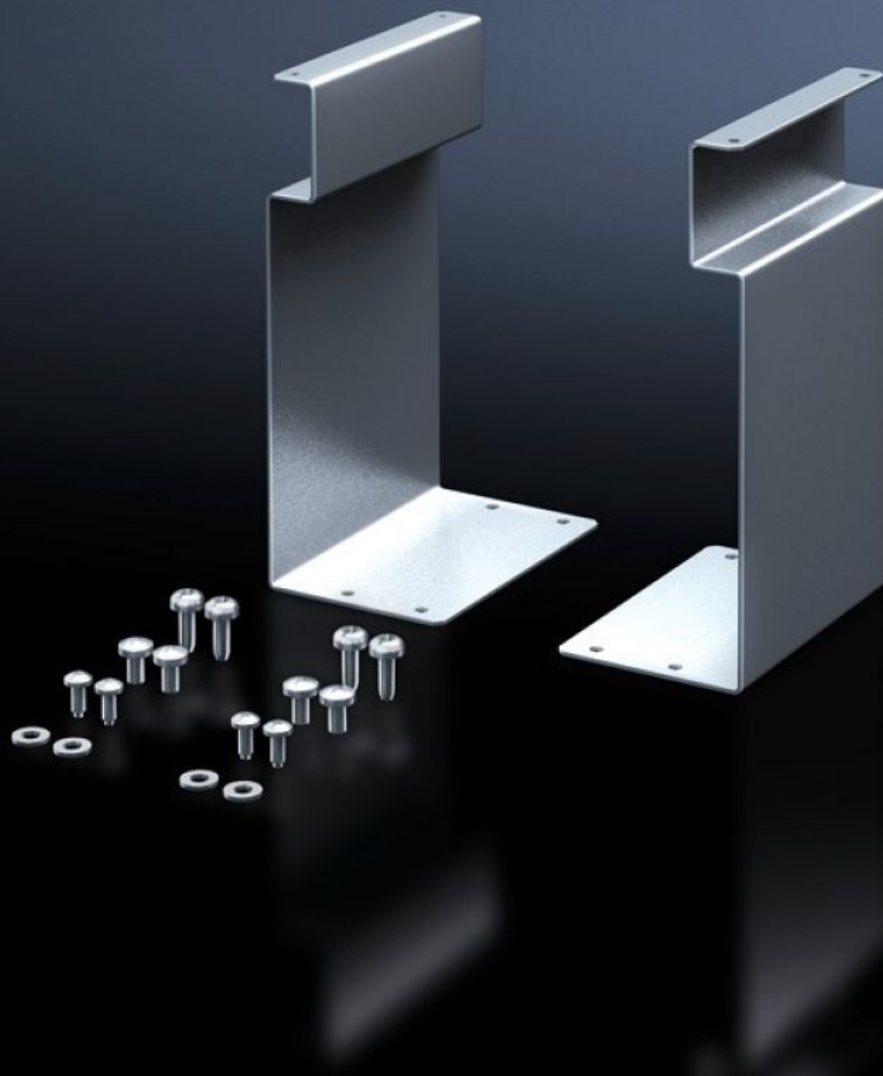

Rittal – The System.

Faster – better – everywhere.

SV 9666.310 Mounting set

State: 5/04/2026 (Source: rittal.com/nz-en)

ENCLOSURES

POWER DISTRIBUTION

CLIMATE CONTROL

IT INFRASTRUCTURE

SOFTWARE & SERVICES

FRIEDHELM LOH GROUP

SV 9666.310 - Mounting set for connection terminal block

For connection terminal block.

Features

Model No.	SV 9666.310
Product description	For attaching the connection terminal block to the frame of the ISV installation kit.
Material	Sheet steel, zinc-plated
Supply includes	Assembly parts
Size	Width units (WU) @ 250 mm: 1 Height units (U) @ 150 mm: 3
Packs of	1 pc(s).
Net weight	0.8 kg
Gross weight	0.894 kg
Customs tariff number	73269098
ETIM 9	EC001894
ECLASS 8.0	27400613
Product description	SV Mounting kit (ISV), for connection terminal block