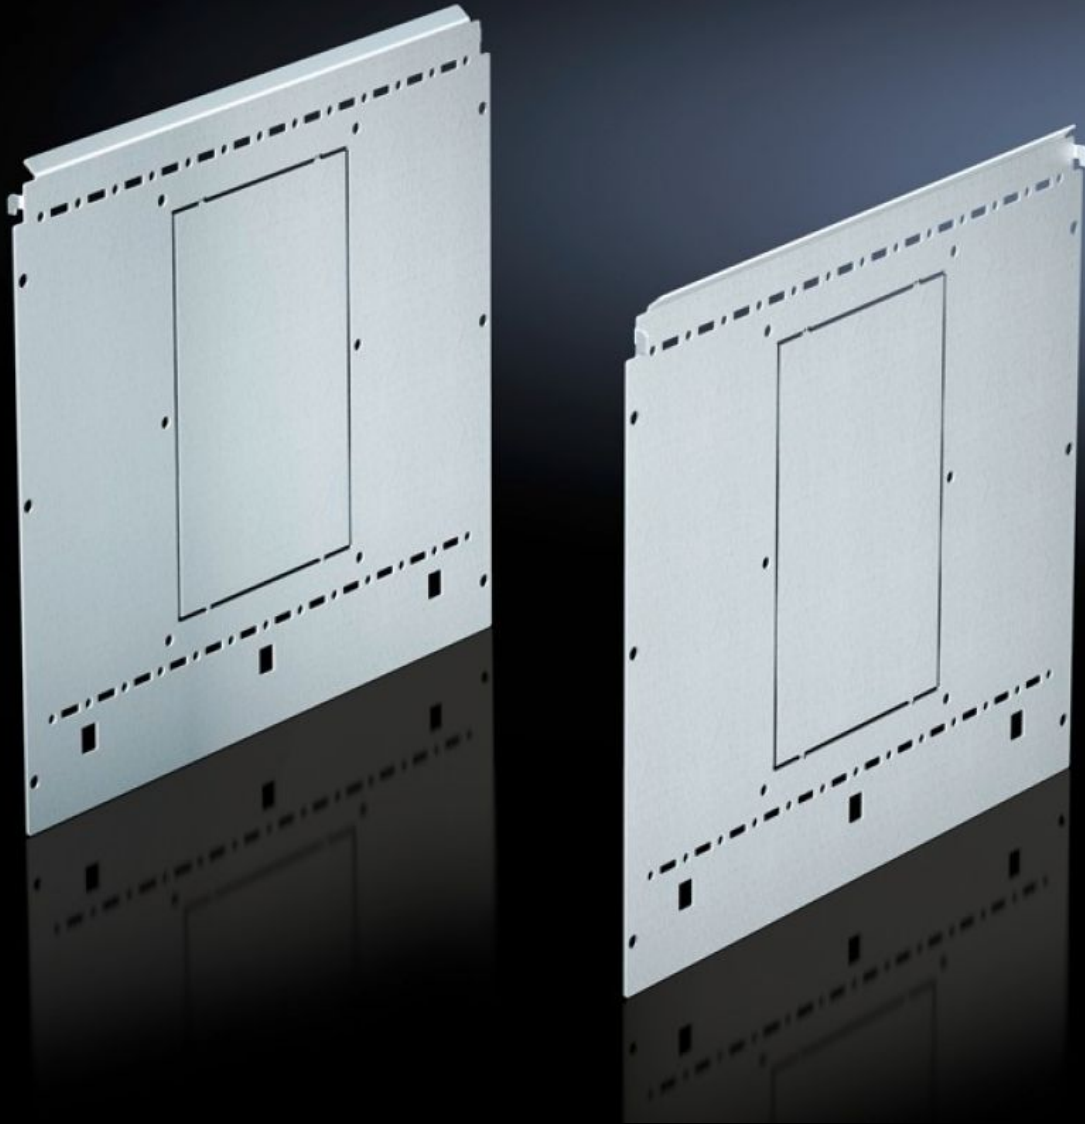

**Rittal – The System.**

Faster – better – everywhere.

**SV 9673.044**

**Compartment side panel module**

State: 12/05/2026 (Source: [rittal.com/nz-en](http://rittal.com/nz-en))

ENCLOSURES

POWER DISTRIBUTION

# SV 9673.044 - Compartment side panel module for internal compartmentalisation

Side divider panel for compartments, for locating into the TS pitch pattern.

## Features

Model No.	SV 9673.044
Product description	Side divider panel for compartments, for locating into the TS pitch pattern. Prepared for the location of mounting brackets for horizontal compartment dividers or mounting plates. Two TS system punchings allow the use of additional TS accessories. The side panel modules for reduced compartment depth and an auxiliary construction using TS punched rails 17 x 17 mm can be used to provide a separate enclosure space in the side panel area, e.g. for the provision of a busbar system.
Material	Sheet steel, 1.5 mm
Surface finish	Zinc-plated
Supply includes	Assembly parts
For compartment depth	400 mm
Dimensions	Height: 400 mm
Packs of	2 pc(s).
Net weight	3.1 kg
Customs tariff number	73269098
ETIM 9	EC002525
ECLASS 8.0	27400613

# Features

---

Product description

SV Compartment side panel module, H: 400 mm, for D: 400 mm