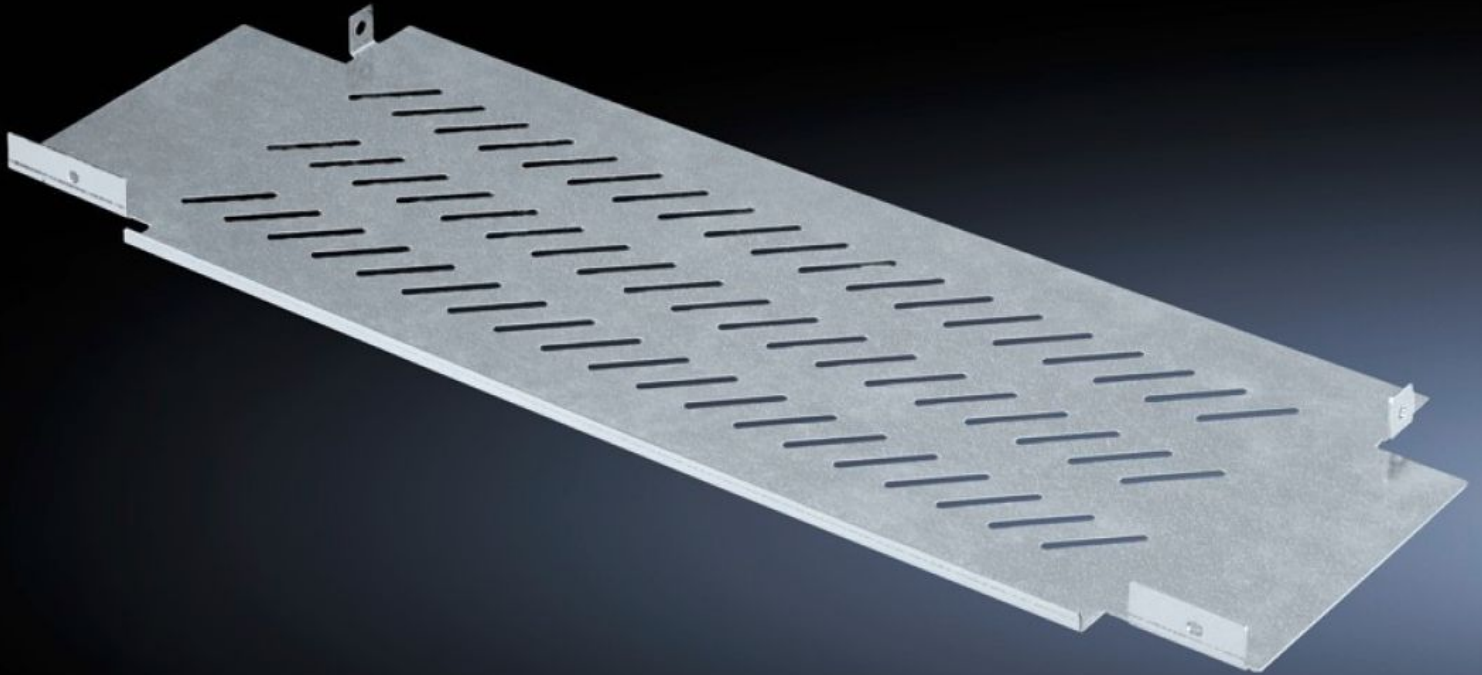

Rittal – The System.

Faster – better – everywhere.

SV 9674.348 Dividing plate

State: 8/04/2026 (Source: rittal.com/nz-en)

ENCLOSURES

POWER DISTRIBUTION

CLIMATE CONTROL

IT INFRASTRUCTURE

SOFTWARE & SERVICES

FRIEDHELM LOH GROUP

SV 9674.348 - Dividing plate for fuse-switch disconnecter section

Divides the busbar chamber and NH isolator chamber (compartment).

Features

Model No.	SV 9674.348
Product description	Dividing plate to divide the busbar chamber and NH isolator chamber (compartment).
Material	Sheet steel, 1.5 mm, zinc-plated
Supply includes	Assembly parts
Mounting position	Top Bottom
To fit manufacturer (model)	ABB SlimLine
Packs of	1 pc(s).
Net weight	1.899 kg
Gross weight	1.9 kg
Customs tariff number	73269098
ETIM 9	EC001900
ECLASS 8.0	27400613
Product description	SV Dividing plate, for fuse-switch disconnecter section, (ABB SlimLine)