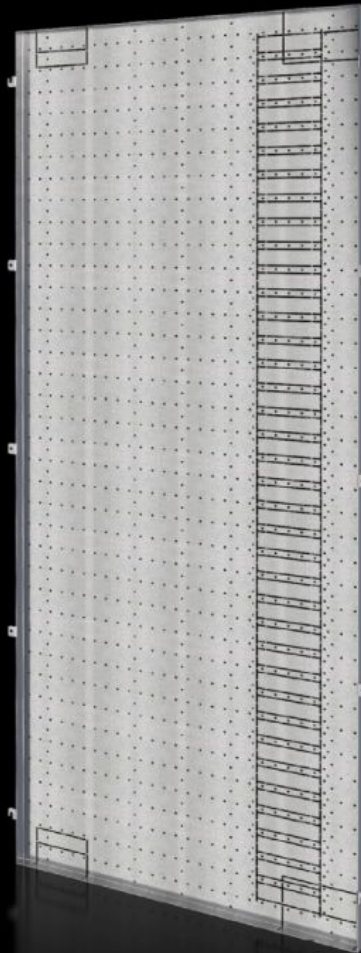

Rittal – The System.

Faster – better – everywhere.

SV 9683.038

Compartment side panel

State: 5/04/2026 (Source: rittal.com/nz-en)

ENCLOSURES

POWER DISTRIBUTION

CLIMATE CONTROL

IT INFRASTRUCTURE

SOFTWARE & SERVICES

FRIEDHELM LOH GROUP

SV 9683.038 - Compartment side panel for VX

Side divider panel for attaching partial mounting plates and compartment dividers.

Features

| | |
|-----------------------|--|
| Model No. | SV 9683.038 |
| Design | For busbar system configuration in roof and base area. |
| Product description | Side divider panel for attaching partial mounting plates and compartment dividers. |
| Material | Sheet steel, 1.5 mm |
| Surface finish | Zinc-plated |
| Supply includes | Assembly parts |
| Dimensions | Height: 1,931 mm Depth: 738 mm |
| To fit | Height: = 2,200 mm Depth: = 800 mm |
| Packs of | 2 pc(s). |
| Net weight | 32.5 kg |
| Gross weight | 34.5 kg |
| Customs tariff number | 94039910 |
| ETIM 9 | EC002525 |
| ECLASS 8.0 | 27400613 |
| Product description | SV Compartment side panel, HD: 1931x738 mm, for VX (HD: 2200x800 mm) |