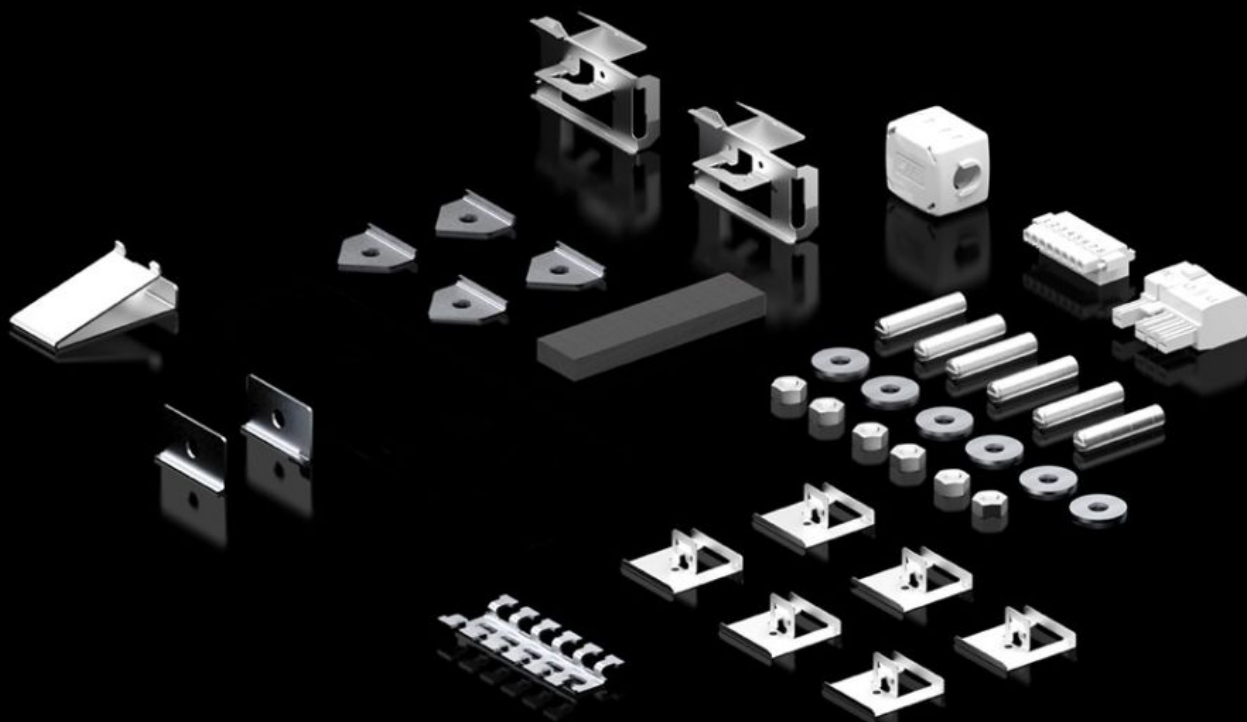

## SK 3398.345 Pacote de acessórios

Estado: 14-05-2026 (Fonte: rittal.com/pt-pt)

ENCLOSURES

POWER DISTRIBUTION

CLIMATE CONTROL

IT INFRASTRUCTURE

SOFTWARE & SERVICES

FRIEDHELM LOH GROUP