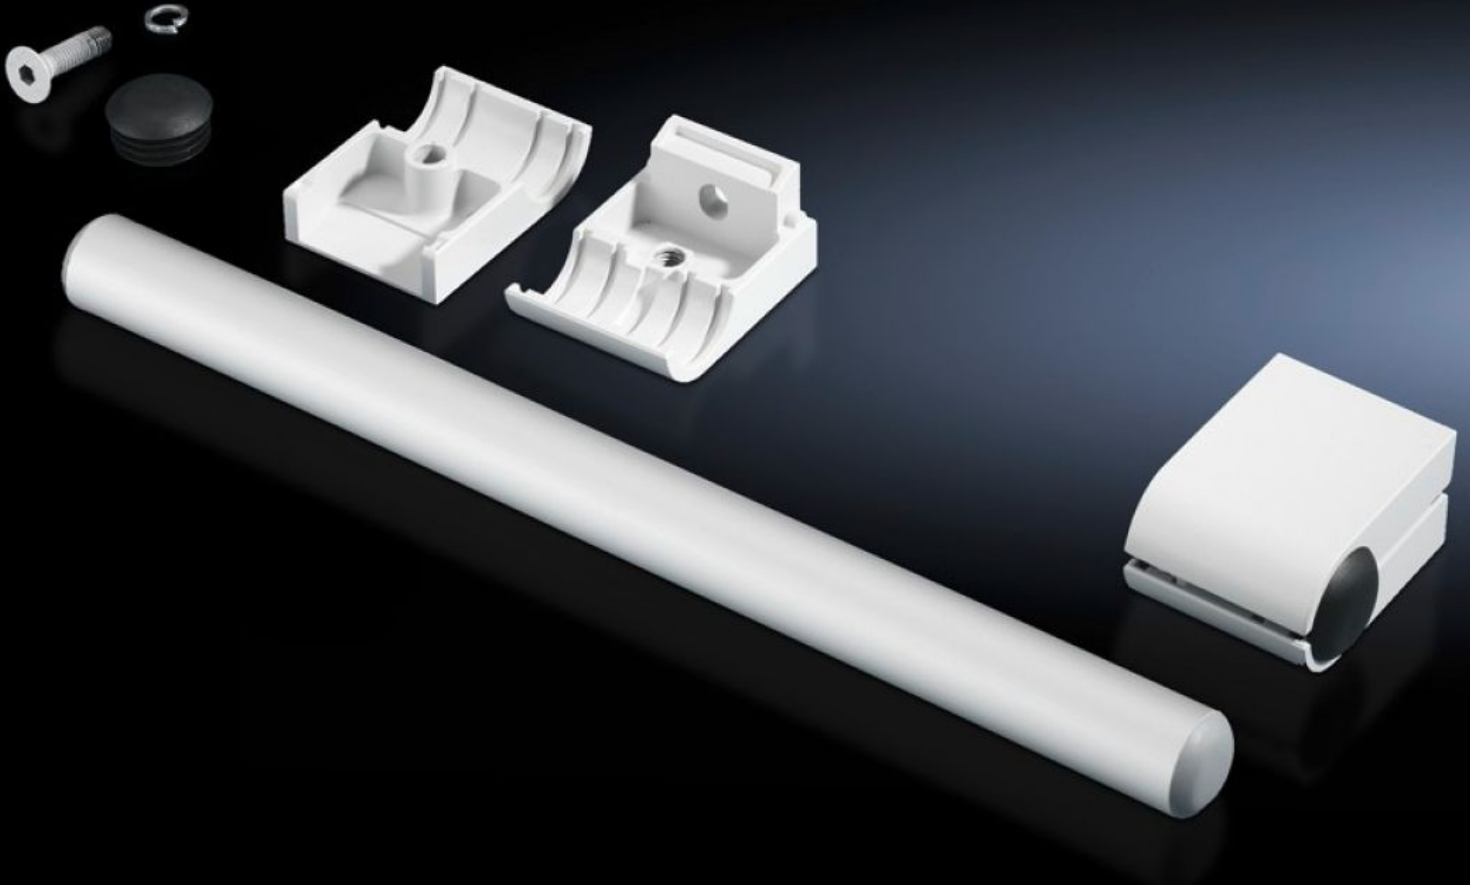

Rittal – The System.

Faster – better – everywhere.

SZ 2389.000

Handle set

State: 06/06/2026 (Source: rittal.com/ro-ro)

ENCLOSURES

POWER DISTRIBUTION

CLIMATE CONTROL

IT INFRASTRUCTURE

SOFTWARE & SERVICES

FRIEDHELM LOH GROUP

SZ 2389.000 - Handle set

For vertical and horizontal mounting on all surfaces.

Features

Model No.	SZ 2389.000
Product description	For vertical and horizontal mounting on all surfaces.
Material	Handle tube: Aluminium Tube holder: Die-cast zinc
Surface finish	Handle tube: Natural anodised
Colour	Tube holder: RAL 7035
Supply includes	2 handle tubes 4 tube holders
Length	420 mm
Packs of	1 pc(s).
Net weight	1,34 kg
Gross weight	1,54 kg
Customs tariff number	83024110
ETIM 9	EC002626
ETIM 8	EC002626
ECLASS 8.0	27189266
Product description	SZ Handle set