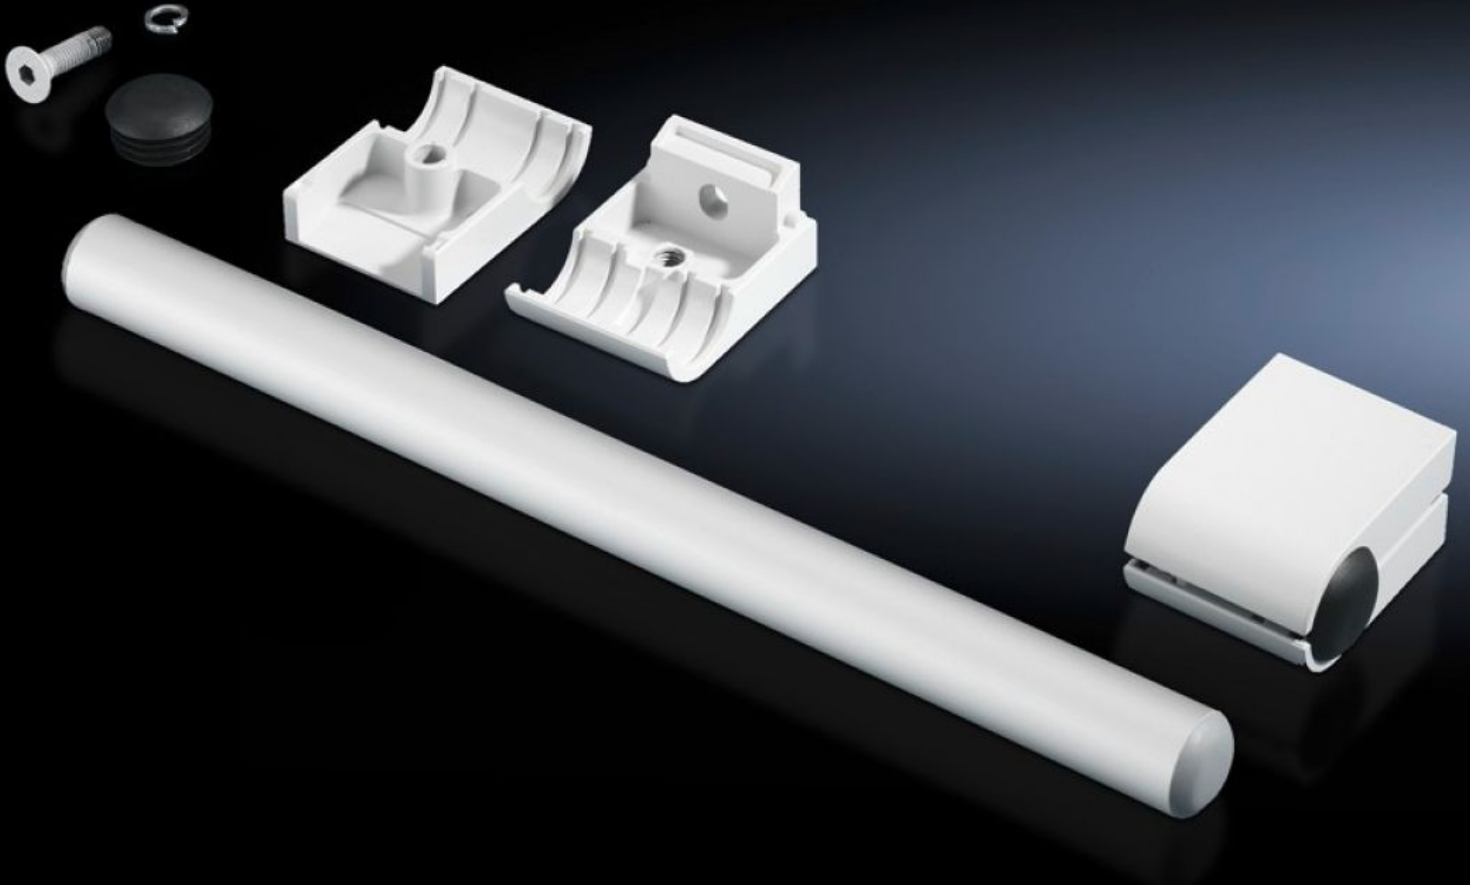

Rittal – The System.

Faster – better – everywhere.

SZ 2389.000

Handle set

State: 09/04/2026 (Source: rittal.com/ro-ro)

ENCLOSURES

POWER DISTRIBUTION

CLIMATE CONTROL

IT INFRASTRUCTURE

SOFTWARE & SERVICES

FRIEDHELM LOH GROUP

SZ 2389.000 - Handle set

For vertical and horizontal mounting on all surfaces.

Features

Model No.	SZ 2389.000
Product description	For vertical and horizontal mounting on all surfaces.
Material	Handle tube: Aluminium Tube holder: Die-cast zinc
Surface finish	Handle tube: Natural anodised
Colour	Tube holder: RAL 7035
Supply includes	2 handle tubes 4 tube holders
Length	420 mm
Packs of	1 pc(s).
Net weight	1,34 kg
Gross weight	1,54 kg
Customs tariff number	83024110
ETIM 9	EC002626
ETIM 8	EC002626
ECLASS 8.0	27189266
Product description	SZ Handle set