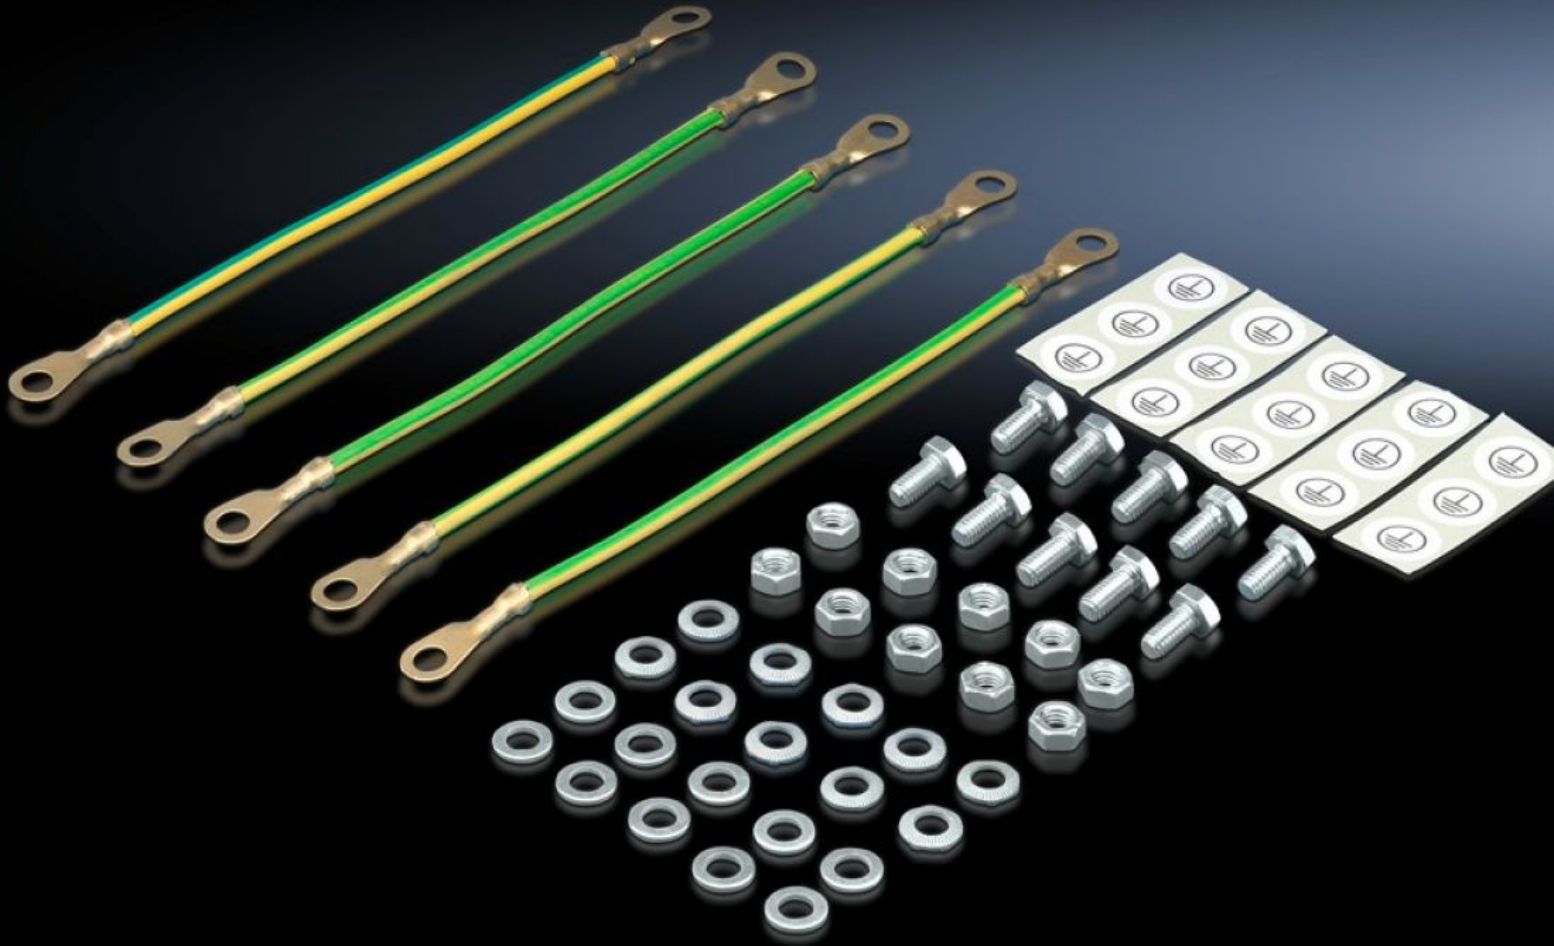

Rittal – The System.

Faster – better – everywhere.

KL 2570.100 Earthing kit

State: 03/04/2026 (Source: rittal.com/ro-ro)

ENCLOSURES

POWER DISTRIBUTION

CLIMATE CONTROL

IT INFRASTRUCTURE

SOFTWARE & SERVICES

FRIEDHELM LOH GROUP

KL 2570.100 - Earthing kit for KL

Consisting of all the screws, nuts, contact washers and earthing strip needed to earth the cover, length 250 mm, cross-section 4 mm².

Features

Model No.	KL 2570.100
Product description	Consisting of all the screws, nuts, contact washers and earthing strip needed to earth the cover.
Cross-section	4 mm ²
Dimensions	Length: 250 mm
Packs of	5 pc(s).
Net weight	0,12 kg
Gross weight	0,158 kg
Customs tariff number	73182900
ETIM 9	EC001503
ETIM 8	EC001503
ECLASS 8.0	27149219
Product description	KL Earthing kit, for KL junction box