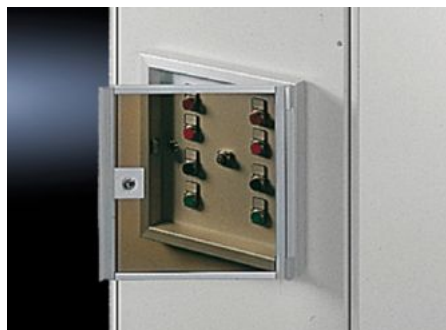

SOFTWARE & SERVICES

FRIEDHELM LOH GROUP

FT 2791.000 - Viewing window for operating panel

For the protection of display and control components. With a max. build height of 35 mm to fit operating panels AX and AE.

Features

Model No.	FT 2791.000
Material	Frame: Aluminium, natural anodised. Glass panel: Smoked acrylic
Supply includes	Lock insert no. 3524 E
To fit Model No.	2741.010 2741.000
To fit	Enclosure type: Operating panel AX AE Width: = 377 mm Height: = 297 mm
Packs of	1 pc(s).
Net weight	1,6 kg
Gross weight	1,88 kg
Customs tariff number	76101000
ETIM 9	EC002527
ETIM 8	EC002527
ECLASS 8.0	27182204

Features

Product description

FT viewing window, for operating panel 2741.010, 2741.000,
aluminium