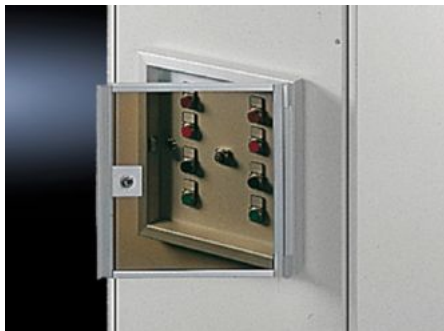

SOFTWARE & SERVICES

FRIEDHELM LOH GROUP

FT 2792.000 - Viewing window for operating panel

For the protection of display and control components. With a max. build height of 35 mm to fit operating panels AX and AE.

Features

| | |
|-----------------------|--|
| Model No. | FT 2792.000 |
| Material | Frame: Aluminium, natural anodised. Glass panel: Smoked acrylic |
| Supply includes | Lock insert no. 3524 E |
| To fit Model No. | 2742.010 2742.000 |
| To fit | Enclosure type: Operating panel AX AE Width: = 377 mm Height: = 377 mm |
| Packs of | 1 pc(s). |
| Net weight | 2,086 kg |
| Gross weight | 2,286 kg |
| Customs tariff number | 76101000 |
| ETIM 9 | EC002527 |
| ETIM 8 | EC002527 |
| ECLASS 8.0 | 27182204 |

Features

Product description

FT viewing window, for operating panel 2742.010, 2742.000,
aluminium