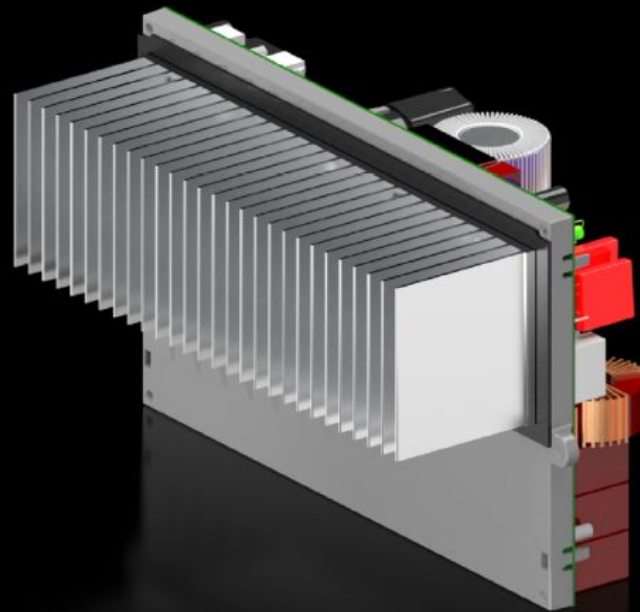

Rittal – The System.

Faster – better – everywhere.

SK 3396.733 Inverter

State: 02/06/2026 (Source: rittal.com/ro-ro)

ENCLOSURES

POWER DISTRIBUTION

CLIMATE CONTROL

IT INFRASTRUCTURE

SOFTWARE & SERVICES

FRIEDHELM LOH GROUP

SK 3396.733 - Inverter

Spare part

Features

Model No.	SK 3396.733
To fit Model No.	3185330 3185530 3185730 3185830 3312800
Packs of	1 pc(s).
Net weight	2 kg
Gross weight	2,3 kg
Customs tariff number	85044087
ETIM 9	EC000855
ETIM 8	EC000855
ECLASS 8.0	27189269