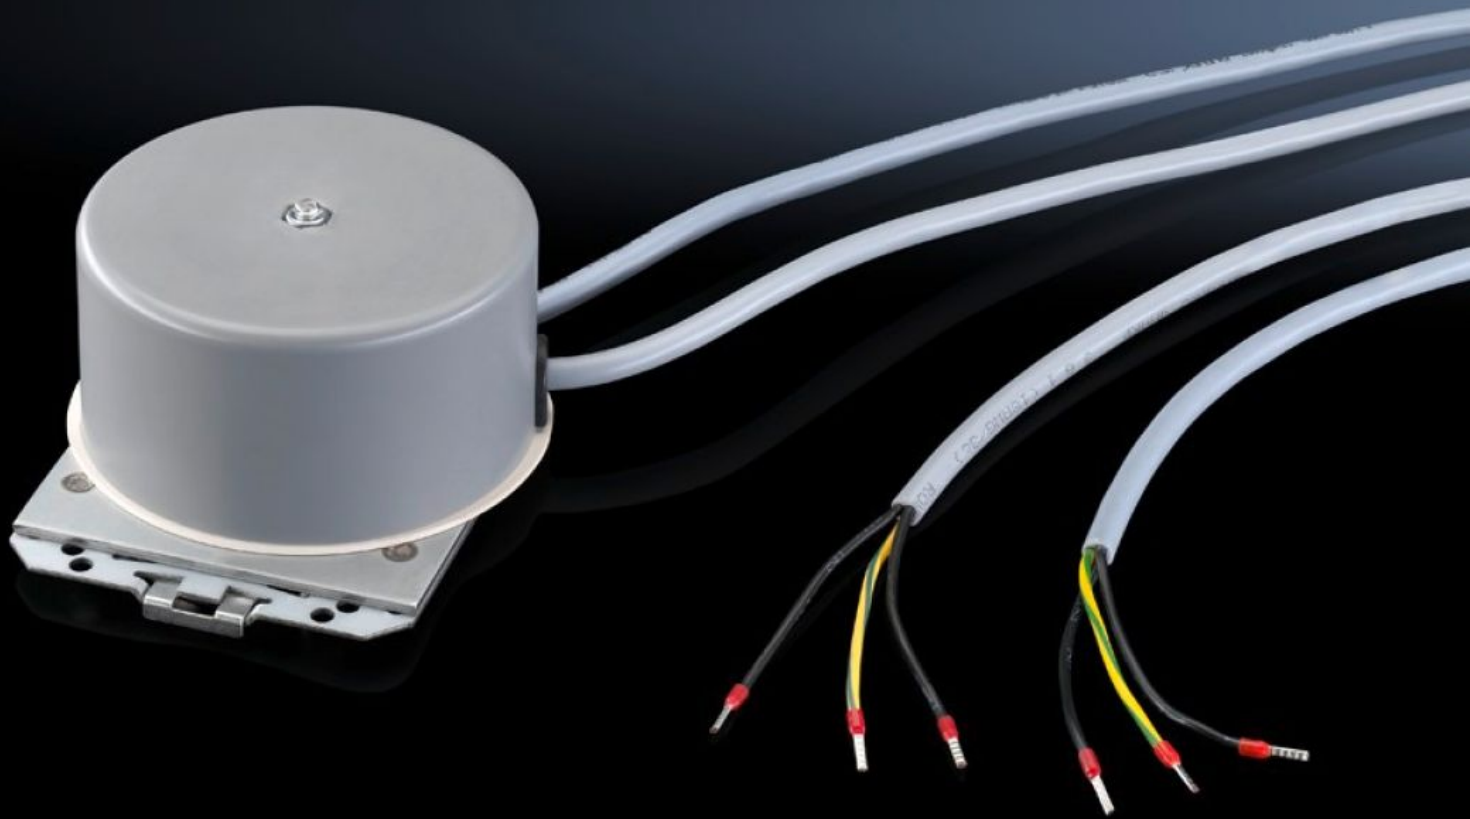

Rittal – The System.

Faster – better – everywhere.

SK 3397.815 Transformer

State: 18/06/2026 (Source: rittal.com/ro-ro)

ENCLOSURES

POWER DISTRIBUTION

CLIMATE CONTROL

IT INFRASTRUCTURE

SOFTWARE & SERVICES

FRIEDHELM LOH GROUP

SK 3397.815 - Transformer

Features

Model No.	SK 3397.815
Packs of	1 pc(s).
Net weight	7,059 kg
Gross weight	7,46 kg
Customs tariff number	85043121
ETIM 9	EC000855
ETIM 8	EC000855
ECLASS 8.0	27189269