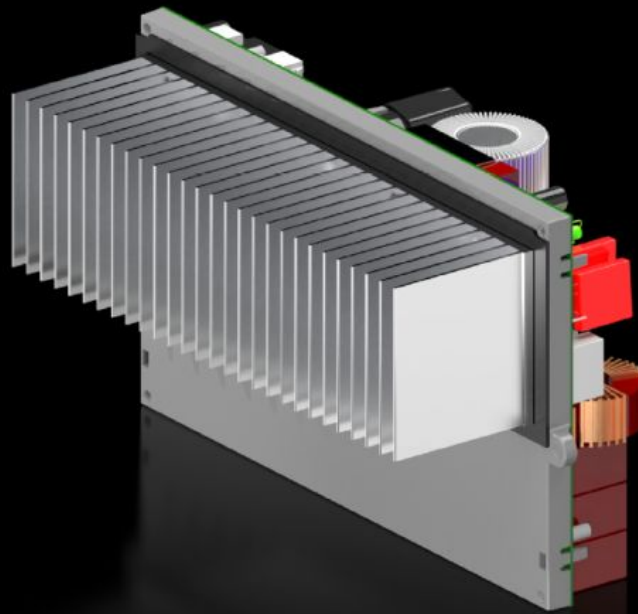

Rittal – The System.

Faster – better – everywhere.

SK 3398.342 Inverter

State: 04/06/2026 (Source: rittal.com/ro-ro)

ENCLOSURES

POWER DISTRIBUTION

CLIMATE CONTROL

IT INFRASTRUCTURE

SOFTWARE & SERVICES

FRIEDHELM LOH GROUP