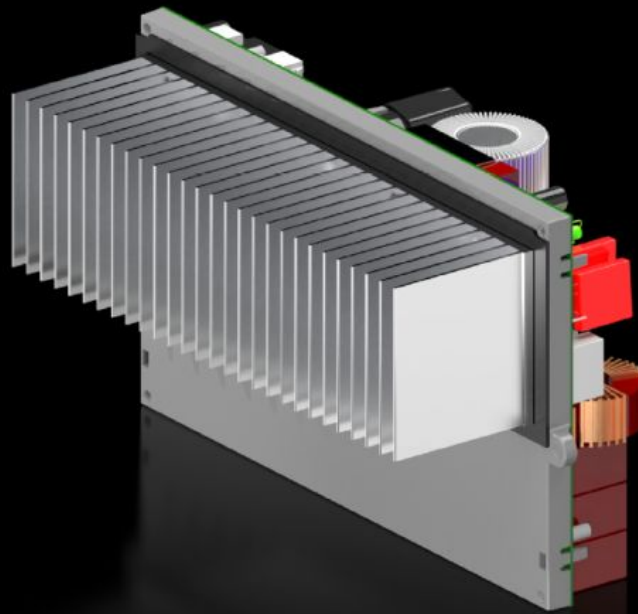

Rittal – The System.

Faster – better – everywhere.

SK 3398.408 Inverter

State: 22/05/2026 (Source: rittal.com/ro-ro)

ENCLOSURES

POWER DISTRIBUTION

CLIMATE CONTROL

IT INFRASTRUCTURE

SOFTWARE & SERVICES

FRIEDHELM LOH GROUP

SK 3398.408 - Inverter

Spare part

Features

Model No.	SK 3398.408
-----------	-------------

To fit Model No.	3334300
	3188640
	3188940
	3189640
	3189940
	3334300
	3334400