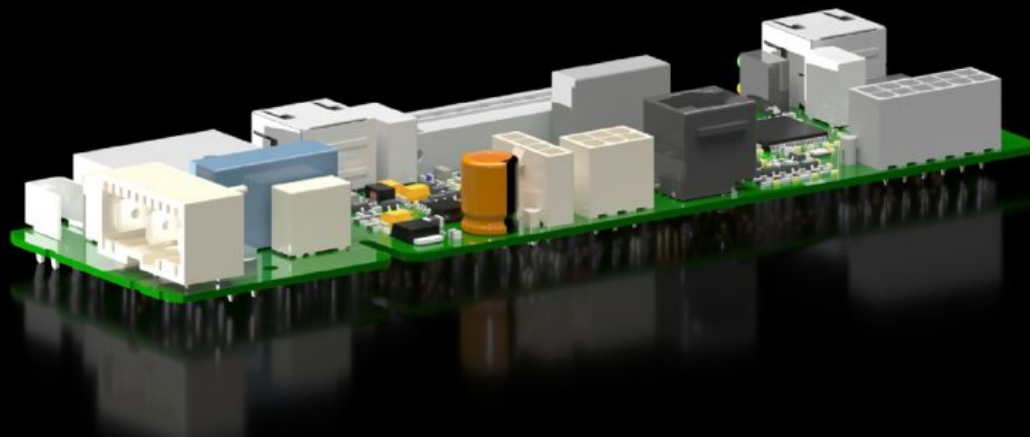

Rittal – The System.

Faster – better – everywhere.

SK 3398.598 Controller

State: 09/04/2026 (Source: rittal.com/ro-ro)

ENCLOSURES

POWER DISTRIBUTION

CLIMATE CONTROL

IT INFRASTRUCTURE

SOFTWARE & SERVICES

FRIEDHELM LOH GROUP

SK 3398.598 - Controller

Features

Model No.	SK 3398.598
Packs of	1 pc(s).
Net weight	0,11 kg
Gross weight	0,26 kg
Customs tariff number	90328900
ECLASS 8.0	29170101
