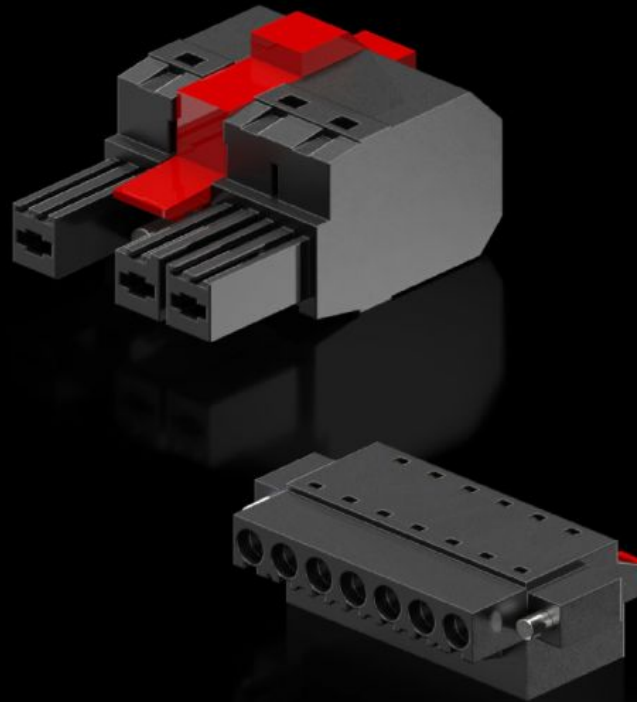

Rittal – The System.

Faster – better – everywhere.

SK 3398.658 Connector

State: 17/04/2026 (Source: rittal.com/ro-ro)

ENCLOSURES

POWER DISTRIBUTION

CLIMATE CONTROL

IT INFRASTRUCTURE

SOFTWARE & SERVICES

FRIEDHELM LOH GROUP

SK 3398.658 - Connector

Features

Model No.	SK 3398.658
Packs of	1 set(s)
Net weight	0,03 kg
Gross weight	0,035 kg
Customs tariff number	85369095
ECLASS 8.0	27180704
Product description	for Blue e+ S wall-mounted cooling unit