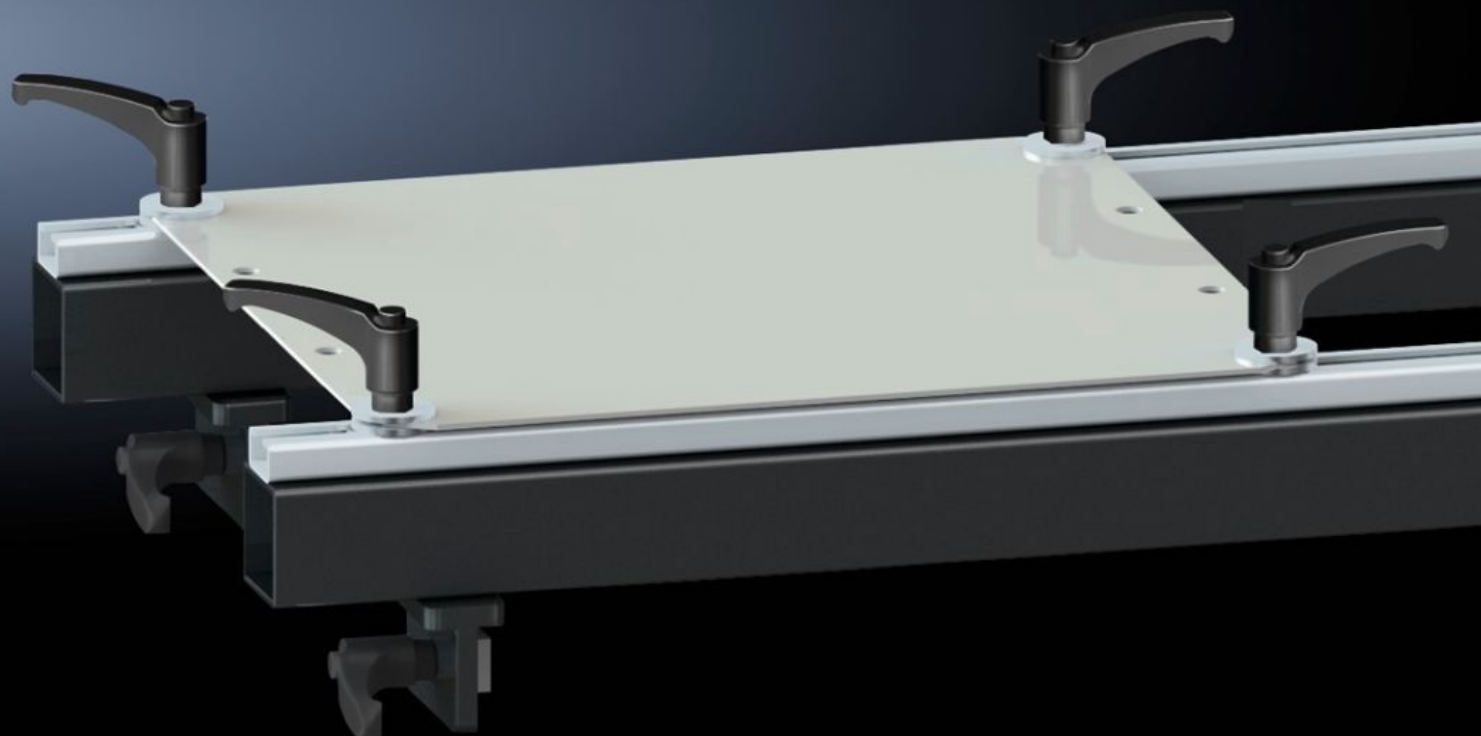

Rittal – The System.

Faster – better – everywhere.

AS 4050.221 Set of brackets

State: 19/06/2026 (Source: rittal.com/ro-ro)

ENCLOSURES

POWER DISTRIBUTION

CLIMATE CONTROL

IT INFRASTRUCTURE

SOFTWARE & SERVICES

FRIEDHELM LOH GROUP