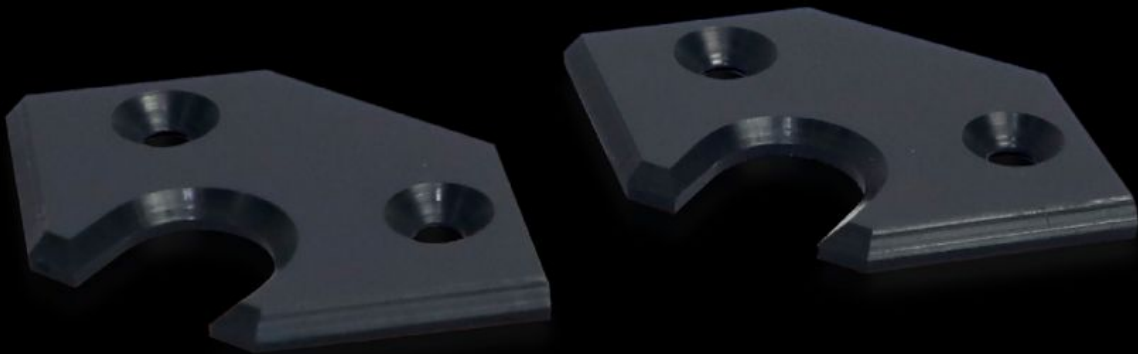

Rittal – The System.

Faster – better – everywhere.

AS 4050.323 Plastic plate

State: 21/05/2026 (Source: rittal.com/ro-ro)

ENCLOSURES

POWER DISTRIBUTION

CLIMATE CONTROL

IT INFRASTRUCTURE

SOFTWARE & SERVICES

FRIEDHELM LOH GROUP

AS 4050.323 - Plastic plate

Replacement plastic plate for the support surface on the end blocks of the Perforex laser centre LC.

Features

Model No.	AS 4050.323
Product description	Replacement plastic plate for the support surface on the end blocks of the Perforex laser centre LC.
Material	Plastic
Packs of	4 pc(s).
ECLASS 8.0	36600890