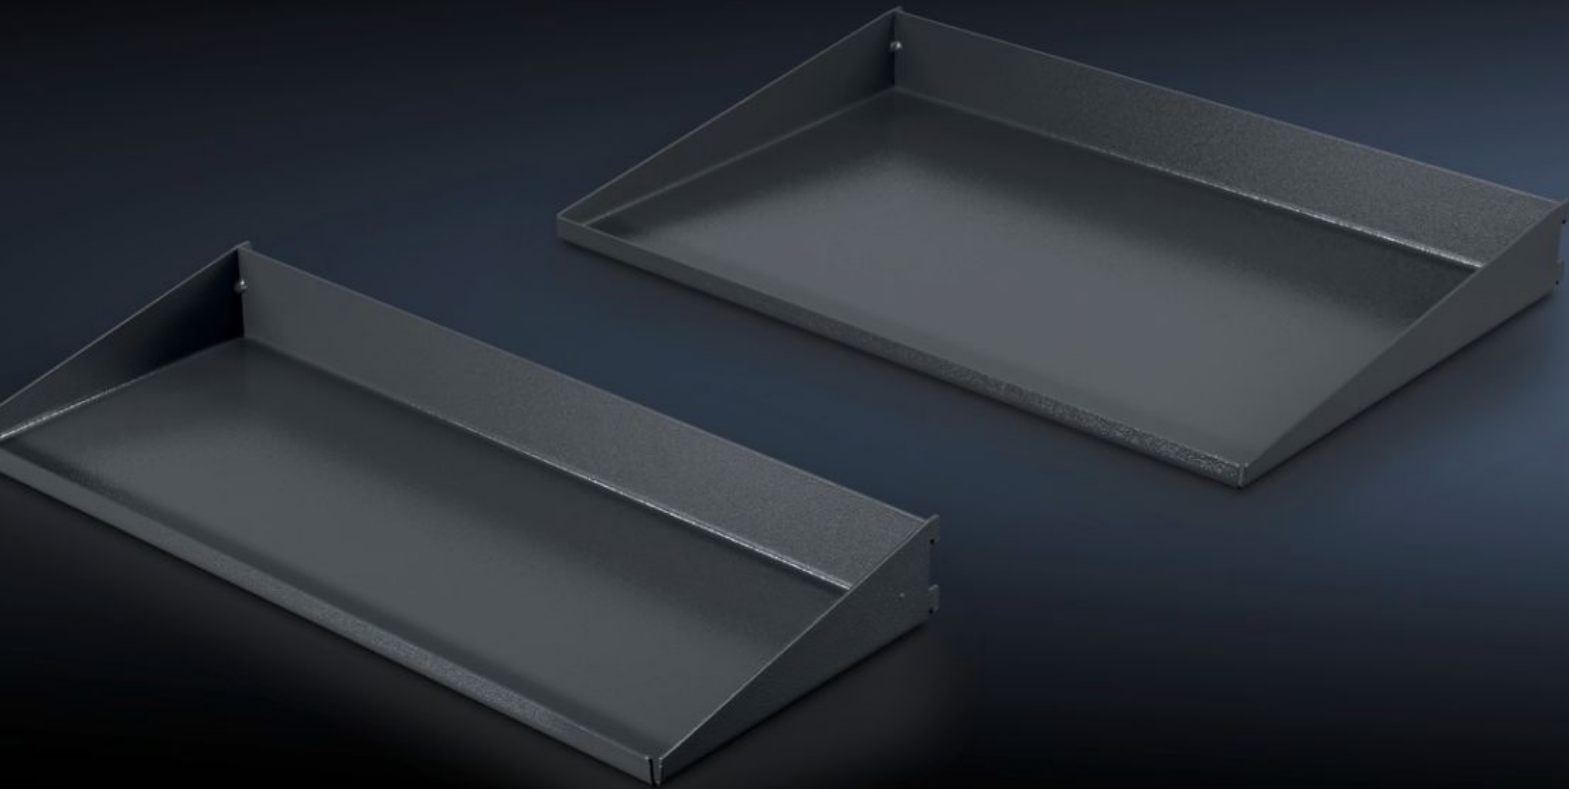

Rittal – The System.

Faster – better – everywhere.

AS 4051.101 Shelf

State: 22/10/2025 (Source: rittal.com/ro-ro)

ENCLOSURES

POWER DISTRIBUTION

CLIMATE CONTROL

IT INFRASTRUCTURE

SOFTWARE & SERVICES

FRIEDHELM LOH GROUP