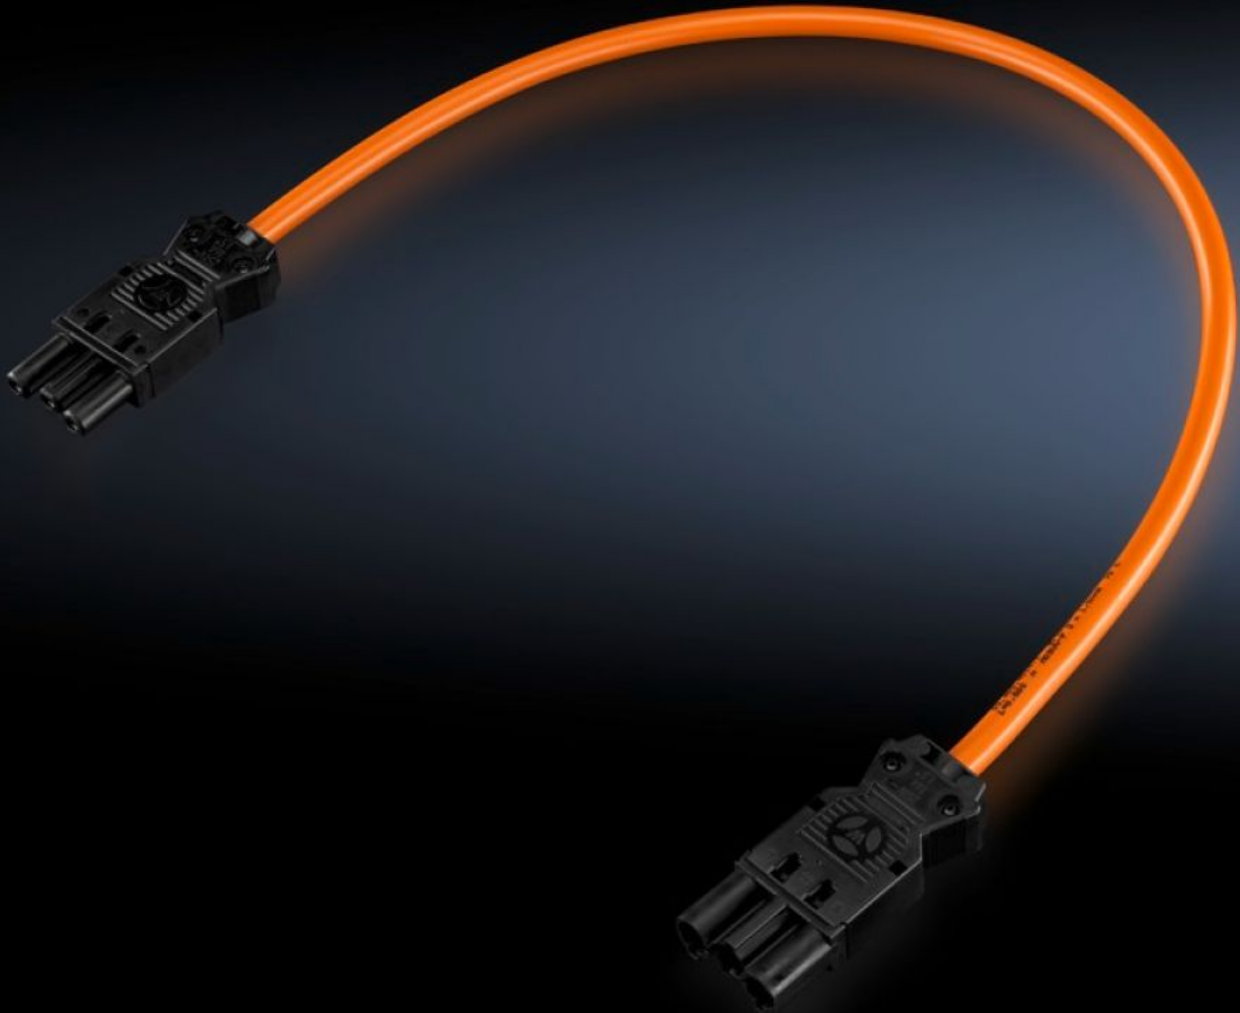

Rittal – The System.

Faster – better – everywhere.

SZ 4315.200 Connection cable

State: 26/05/2026 (Source: rittal.com/ro-ro)

ENCLOSURES

POWER DISTRIBUTION

CLIMATE CONTROL

IT INFRASTRUCTURE

SOFTWARE & SERVICES

FRIEDHELM LOH GROUP

SZ 4315.200 - Connection cable

For power supply or through-wiring.

Features

Model No.	SZ 4315.200
Design	Through-wiring/power supply via connection component SZ 2507.500 (with socket and connector)
Length	1.000 mm
Dimensions	Length: 1,000 mm
Packs of	5 pc(s).
Net weight	0,625 kg
Gross weight	0,648 kg
Customs tariff number	85444290
ECLASS 8.0	27060402
Product description	SZ Connection cable, for through-wiring/power supply, via connection component 2507.500, with socket and connector, L: 1000 mm